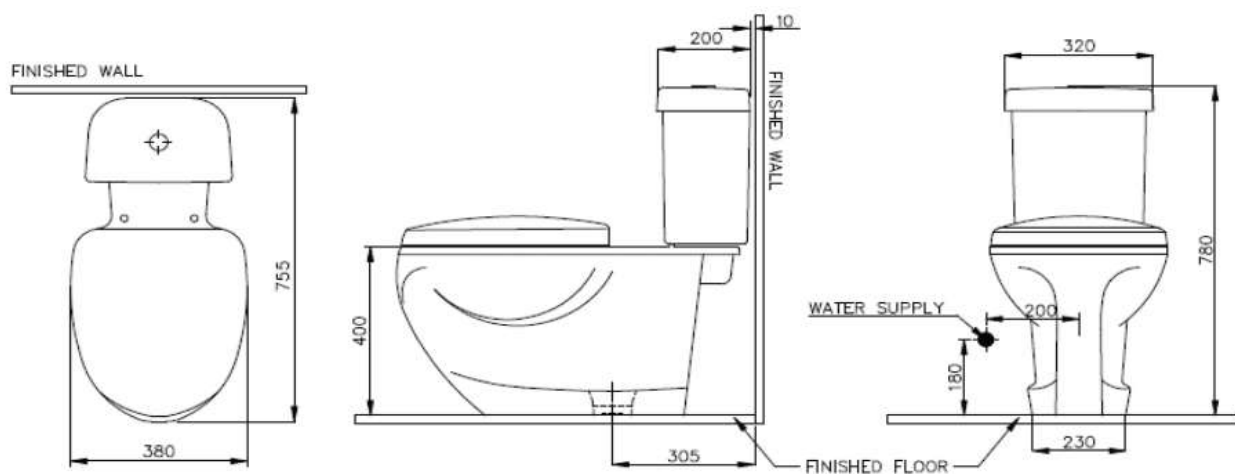

Brand : NAHM, Thailand
 Name : NO. 20 Close coupled water closet
 Item Code : SVP2060S400N01

Designer :

Color / Finish: White
 Dimensions : Overall (LxWxH in cm)
 38 x 75.5 x 78cm

Product info:

- Dual flush, 3 / 4.5 lpf
- Soft-closing seat and cover
- S-trap, 305mm

Add on:

- 1 x B9082GASV1 floor flange

Flushing of pipe must be done before fittings are installed. Failure to do so voids the warranty.

Follow cleaning instructions and avoid using any harmful chemicals.