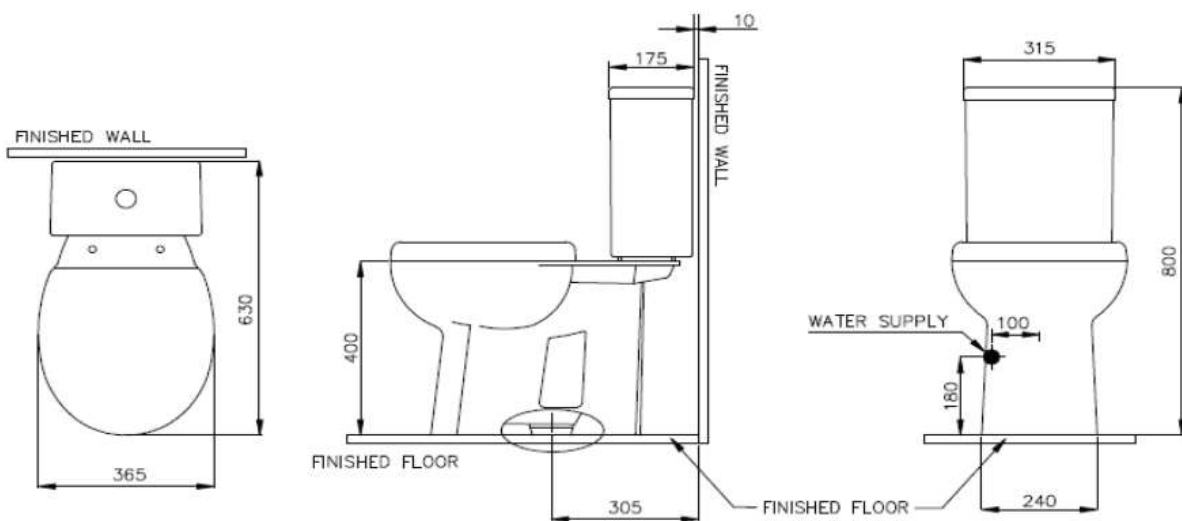

Brand : NAHM, Thailand
 Name : NATTY Close coupled water closet
 Item Code : SVP2030S400N01

Designer :

Color / Finish: White
 Dimensions : Overall (LxWxH in cm)
 36.5 x 63 x 80cm

Product info:

- Single flush, 4.5 lpf
- S-trap, 305mm

Add on:

- 1 x B9082GASV1 floor flange

Flushing of pipe must be done before fittings are installed. Failure to do so voids the warranty.

Follow cleaning instructions and avoid using any harmful chemicals.