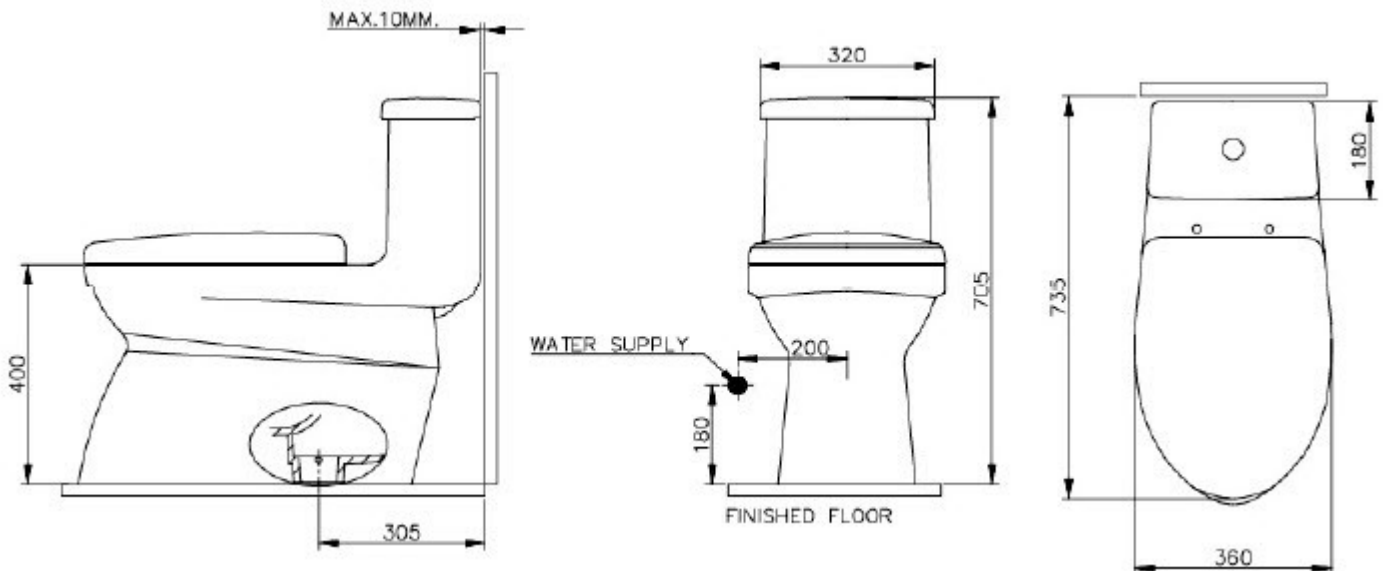

Brand : NAHM, Thailand
 Name : NOI One-piece toilet with bidet seat
 Item Code : SVN20405100N01

Designer :

Color / Finish: White
 Dimensions : Overall (LxWxH in cm)
 36 x 73.5 x 70.5

Product info:

- Siphonic flush toilet
- With S-trap, 305mm
- Top button, dual flush 3 / 4.5 lpf
- With bidet seat

Add on:

- 1 x B9082GASV1 floor flange

Flushing of pipe must be done before fittings are installed. Failure to do so voids the warranty.

Follow cleaning instructions and avoid using any harmful chemicals.