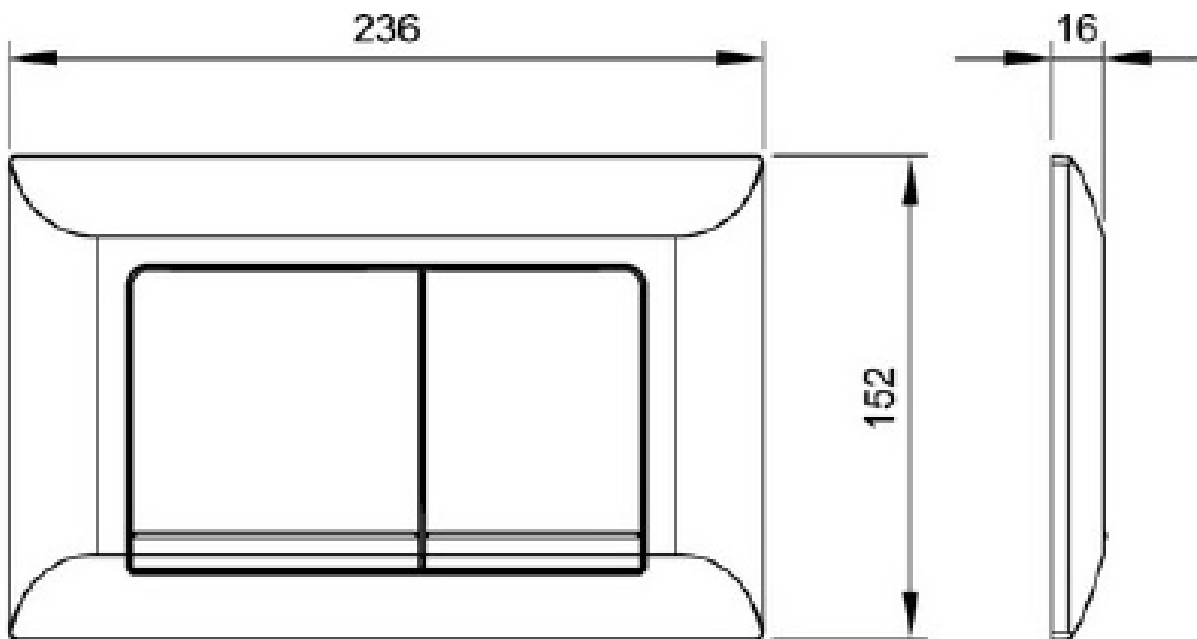

Brand : WDI, China  
Name : Dual Flush Actuator  
Item Code : K5031

Designer :

Color / Finish: Chrome Plated  
Dimensions : 236 x 16 x 152 mm

Product info:

- Dual Flush Actuator

Flushing of pipe must be done before fittings are installed. Failure to do so voids the warranty.