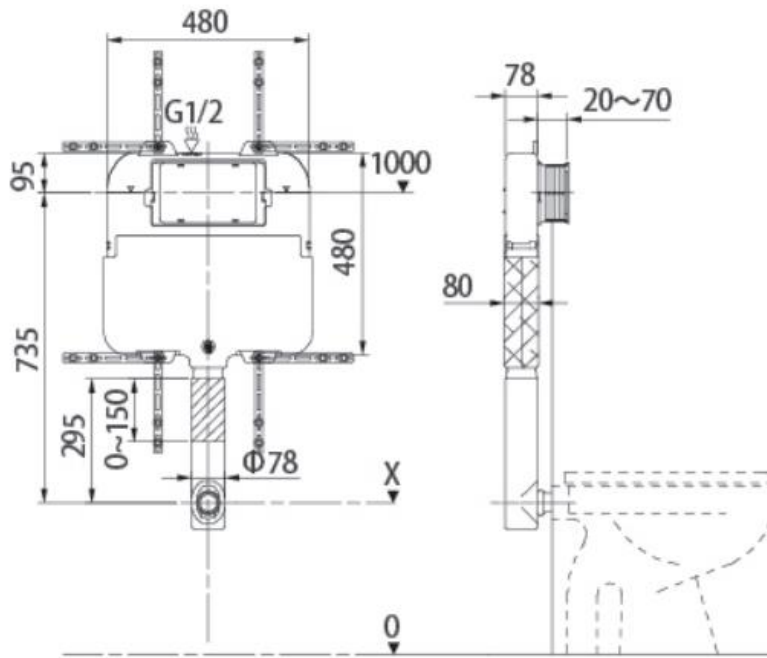

Brand : WDI, China
 Name : Concealed wc flush system floor mount toilets
 Item Code : K301-D01YYB1
 Designer :
 Color / Finish: White
 Dimensions : 80 mm

Product info:

- Concealed WC flush system floor mount toilets
- (K5301 plate sold separately)
- For front actuation
- Concealed installation
- Can fit with all actuator plate
- Surface of cistern is covered by foam, which can prevent droplet formation.
- 6/3L, 4.5/3L, 4/2L adjustable
- The inlet hole location is on the top
- Can be modified into pneumatic version cistern