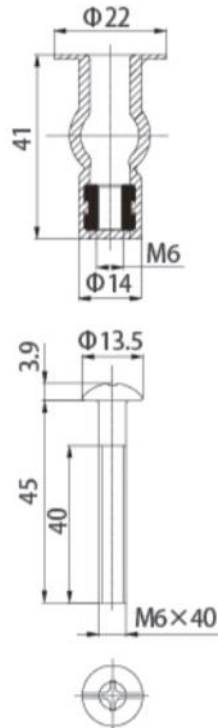

Brand : WDI, China  
Name : Toilet Seat Bolts  
Item Code : I150YYB1

Designer :

Color / Finish: Black

Dimensions :

**Product info:**

- Toilet Seat Bolts.
- Rubber inflation up look.
- For matching toilet seat hinge and ceramic hole (up lock)