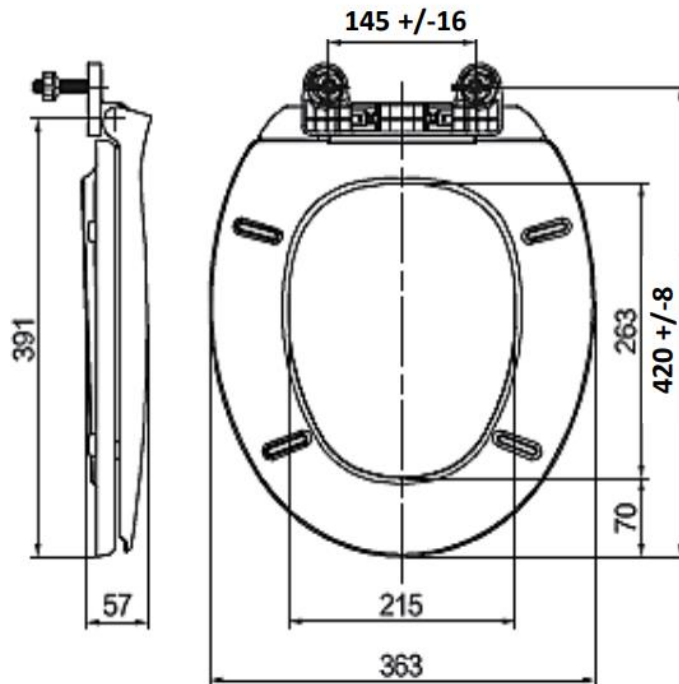

Brand : WDI, China  
Name : Seat & cover soft close  
Item Code : I1220S WASV1

Designer :

Color / Finish: White  
Dimensions : 363 x 59 mm

**Product info:**

- Seat & cover soft close
- Round front
- 45 +/- 10mm installation