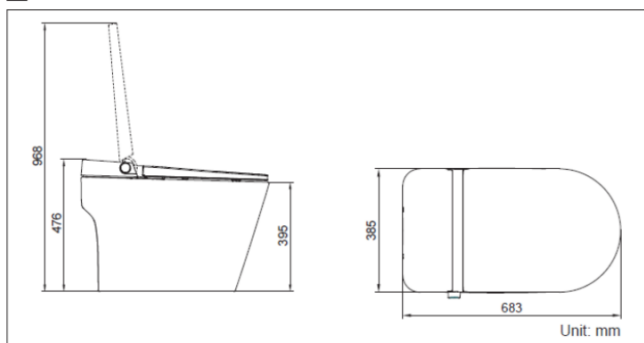

Brand : WDI, China
 Name : Ecotech Intelligent Toilet
 Item Code : FE111-33-RD1
 Designer :
 Color / Finish: White
 Dimensions : 385 x 683 x 476 mm

Product info:

- Ecotech Intelligent toilet
- w/ remote control
- Auto open seat and cover
- Adjustable water/dryer/seat temperature
- Auto flush
- LED night light
- Adjustable nozzle position
- With deodorizer
- With foot sensor
- With manual flush

Add-ons

- M30050G

■ DIMENSION

Flushing of pipe must be done before fittings are installed. Failure to do so voids the warranty.

Follow cleaning instructions and avoid using any harmful chemicals.

All information is for reference only. Installation shall always be based on the specs provided with actual delivered items.