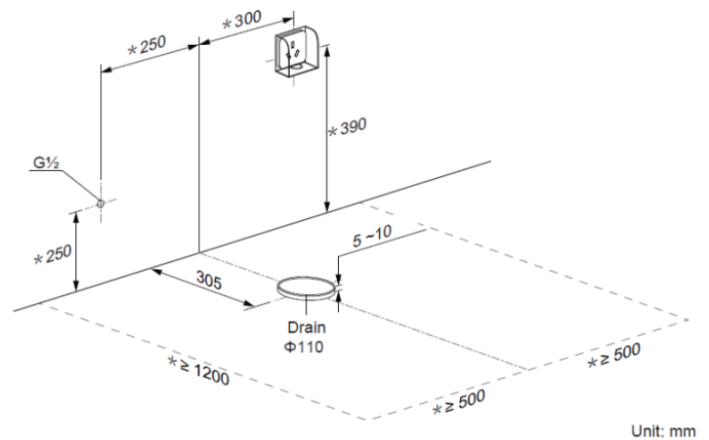

Brand : WDI, China
 Name : Ecotech Intelligent Toilet
 Item Code : FE111-33-RD1
 Designer :
 Color / Finish: White
 Dimensions : 385 x 683 x 476 mm

Product info:

- Ecotech Intelligent toilet
- w/ remote control
- Auto open seat and cover
- Adjustable water/dryer/seat temperature
- Auto flush
- LED night light
- Adjustable nozzle position
- With deodorizer
- With foot sensor
- With manual flush

Add-ons

- M30050G

■ DIMENSION

Flushing of pipe must be done before fittings are installed. Failure to do so voids the warranty.

Follow cleaning instructions and avoid using any harmful chemicals.

All information is for reference only. Installation shall always be based on the specs provided with actual delivered items.