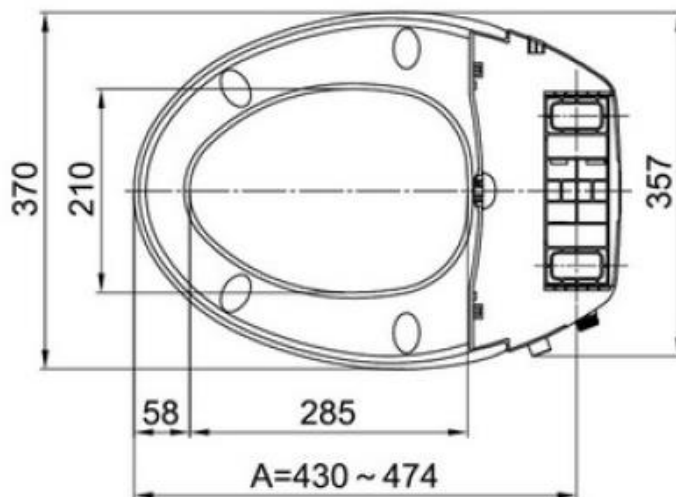

Brand : WDI, China
 Name : Bidet seat , American elongated style
 Item Code : FB106
 Designer :
 Color / Finish: White
 Dimensions : 500 x 370 x 62 mm

Product info:

- American elongated style
- Relation between seat cover and lid: Full overlapping water inlet on the left hand side (when facing the bidet)
- Flush lever can be rotated to adjust and control wash seat mounting range
 $A = 452 \pm 22\text{mm}$ $B = 155 \pm 19\text{mm}$
- Adjustable flush volume mechanism
- Self cleaning mode