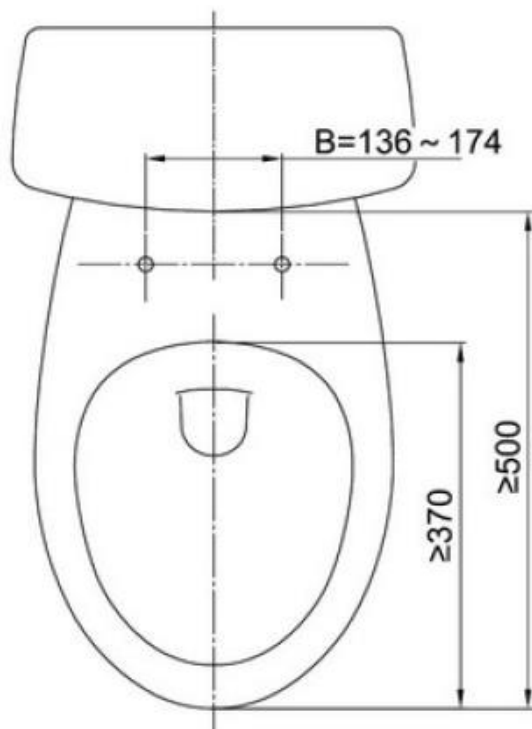

Brand : WDI, China
 Name : Bidet seat , American elongated style
 Item Code : FB106
 Designer :
 Color / Finish: White
 Dimensions : 500 x 370 x 62 mm

Product info:

- American elongated style
- Relation between seat cover and lid: Full overlapping water inlet on the left hand side (when facing the bidet)
- Flush lever can be rotated to adjust and control wash seat mounting range
 $A = 452 \pm 22\text{mm}$ $B = 155 \pm 19\text{mm}$
- Adjustable flush volume mechanism
- Self cleaning mode