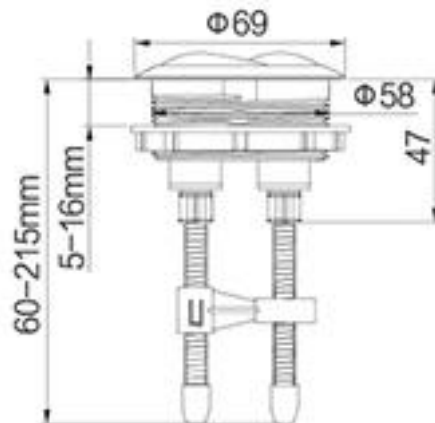

Brand : WDI, China
Name : Dual flush push button
Item Code : B5042

Designer :

Color / Finish: N/A
Dimensions : Ø58 mm

Product info:

- Dual Flush push button
- For operating dual flush valve

Flushing of pipe must be done before fittings are installed. Failure to do so voids the warranty.
Follow cleaning instructions and avoid using any harmful chemicals.
All information is for reference only. Installation shall always be based on the specs provided with actual delivered items.
For more info, visit www.sanitecph.com