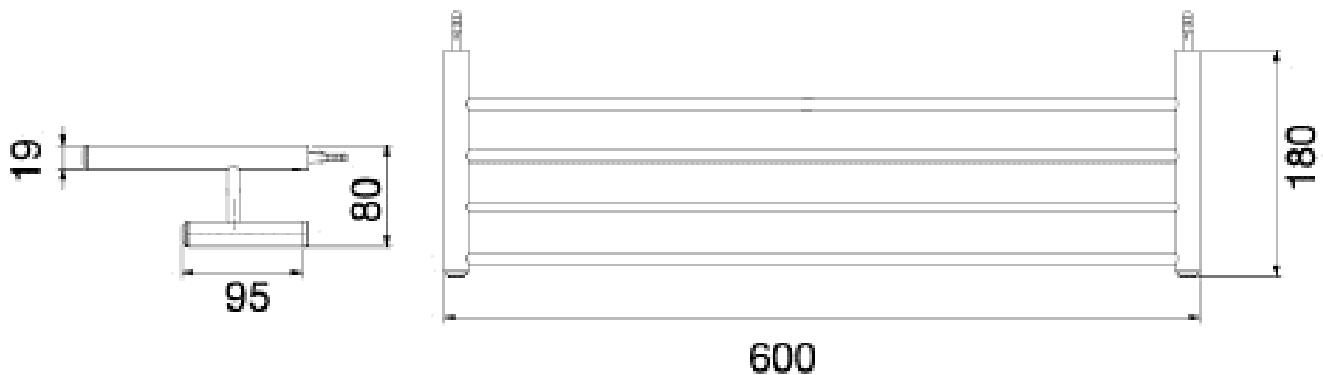

Brand : VRH, Thailand
Name: CLICK Towel rack with bar
Item Code: YCK01CN
Designer:
Color / Finish: 304 Stainless Steel
Dimensions: 600 x 180 x 80 mm

Product info:

- Towel Rack 600 mm
- With Towel Bar

Flushing of pipe must be done before fittings are installed. Failure to do so voids the warranty.