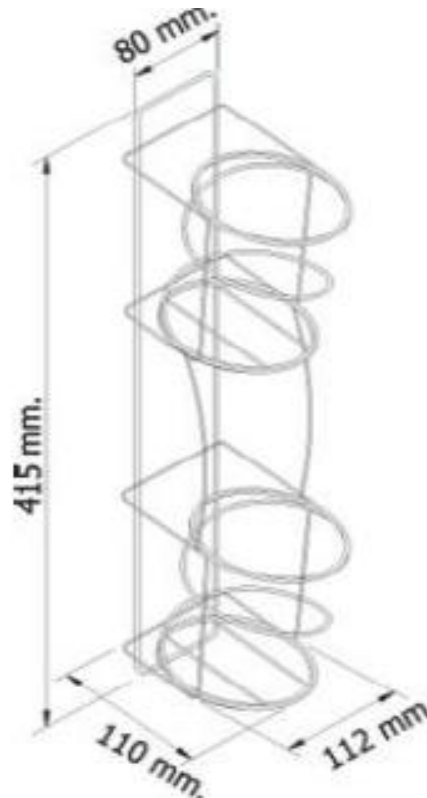

Brand : VRH, Thailand
Name: WIREWARE 2 Bottle holder wall mount
Item Code: W306
Designer:
Color / Finish: 304 Stainless Steel
Dimensions: 110 x 112 x 415 mm

Product info:
• 2 Bottle holder wall mount

Follow cleaning instructions and avoid using any harmful chemicals. Failure to do so voids the warranty.