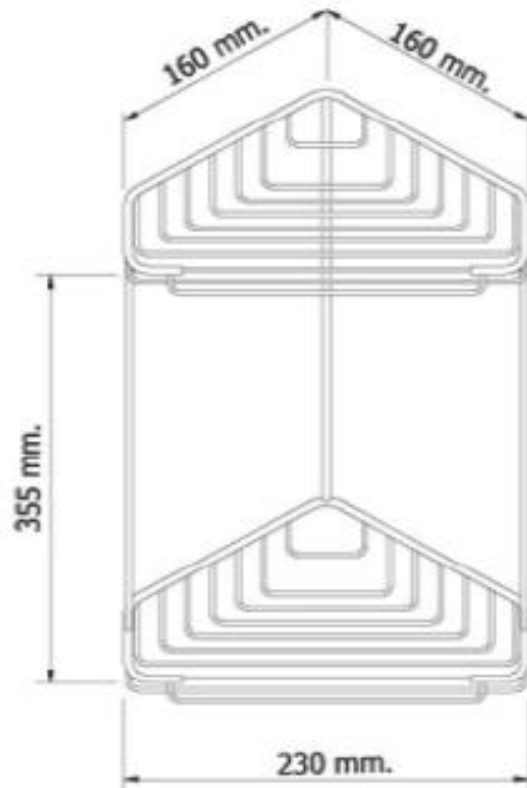

Brand : VRH, Thailand  
Name: WIREWARE 2-Tiered corner rack  
Item Code: W302  
Designer:  
Color / Finish: 304 Stainless Steel  
Dimensions: 230 x 160 x 355 mm

Product info:  
• 2-tiered corner rack

Follow cleaning instructions and avoid using any harmful chemicals. Failure to do so voids the warranty.