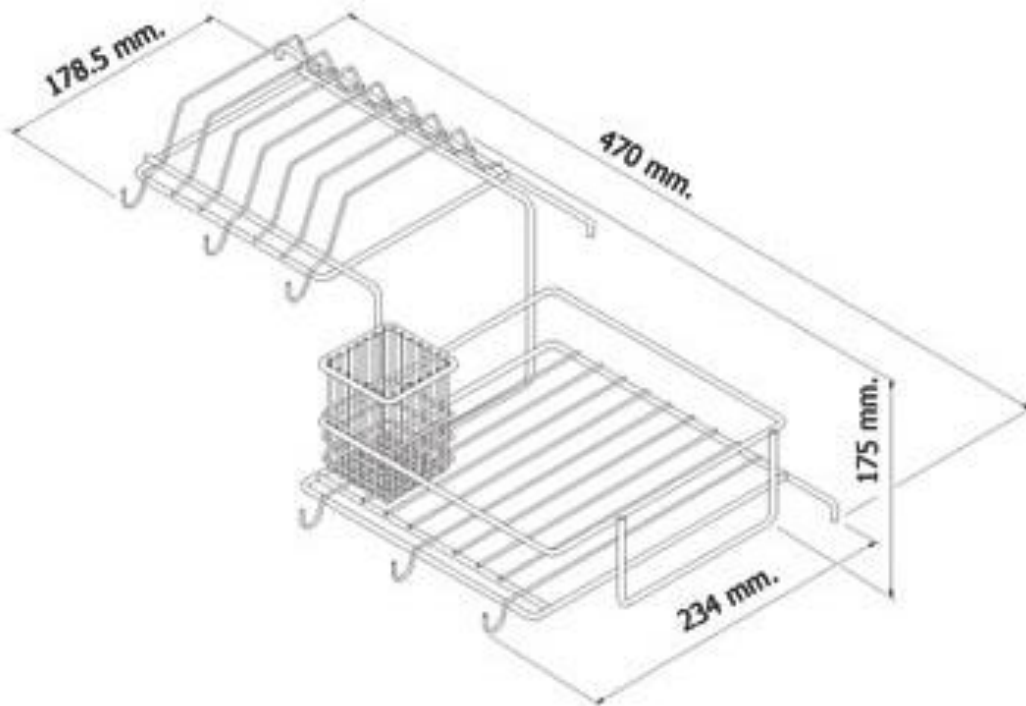

Brand : VRH, Thailand  
Name: WIREWARE Coffee set rack wall mount  
Item Code: W107F  
Designer:  
Color / Finish: 304 Stainless Steel  
Dimensions: 470 x 234 x 175 mm

Product info:  
• Coffee set rack wall mount