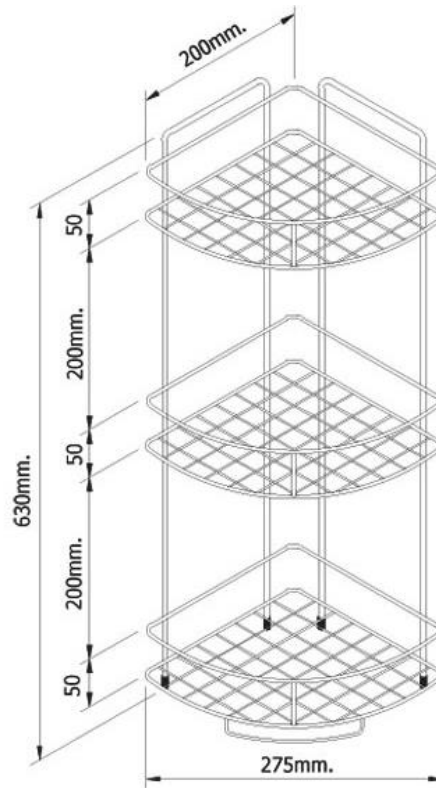

Brand : VRH, Thailand
Name: WIREWARE 3-Tiered corner rack
Item Code: W105T
Designer:
Color / Finish: 304 Stainless Steel
Dimensions: 275 x 200 x 630 mm

Product info:
• 3-tiered corner rack

Follow cleaning instructions and avoid using any harmful chemicals. Failure to do so voids the warranty.