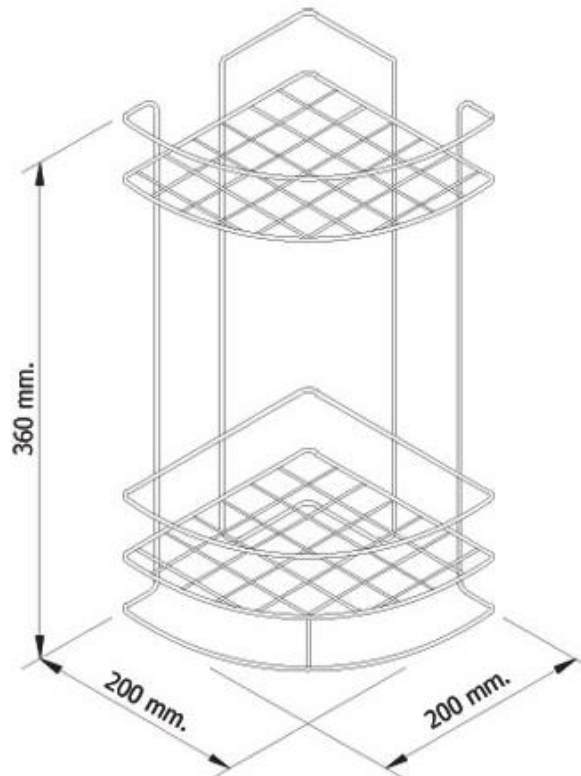

Brand : VRH, Thailand
Name: WIREWARE 2-Tiered corner rack
Item Code: W105A
Designer:
Color / Finish: 304 Stainless Steel
Dimensions: 200 x 200 x 360 mm

Product info:
• 2-tiered corner rack

Follow cleaning instructions and avoid using any harmful chemicals. Failure to do so voids the warranty.