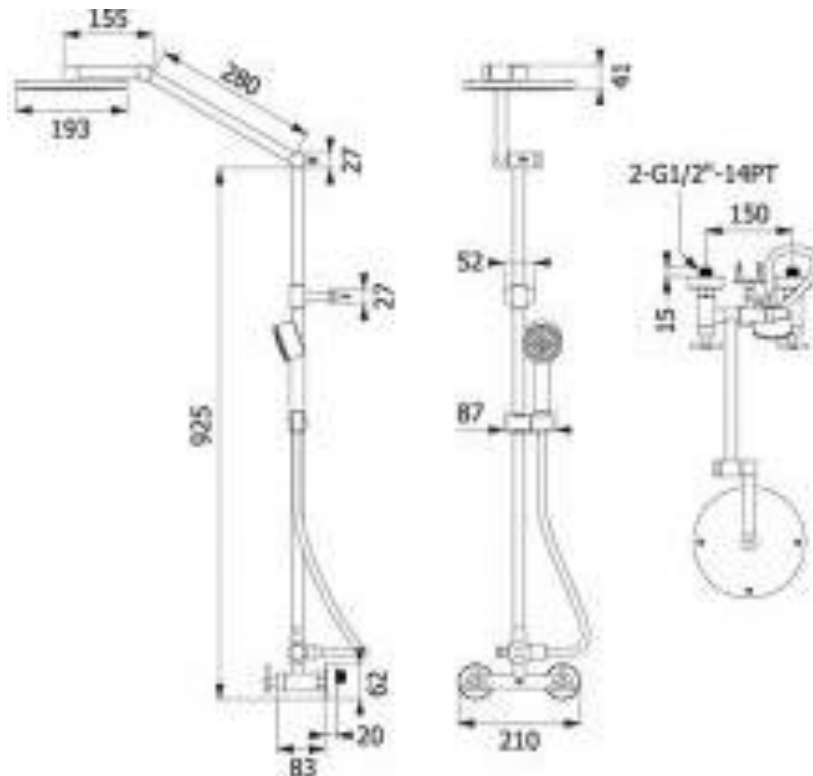

Brand : VRH, Thailand
 Name : Shower pipe for hot & cold water
 Item Code : S115QJS
 Designer :
 Color / Finish: 304 Stainless Steel
 Dimensions : (Please see data drawing below for dimensions)

Product info:

- 2-handle Shower Pipe set
- With 8" overhead shower and shower set

Flushing of pipe must be done before fittings are installed. Failure to do so voids the warranty.
 Follow cleaning instructions and avoid using any harmful chemicals.
 All information is for reference only. Installation shall always be based on the specs provided with actual delivered items.
 For more info, visit www.sanitecph.com