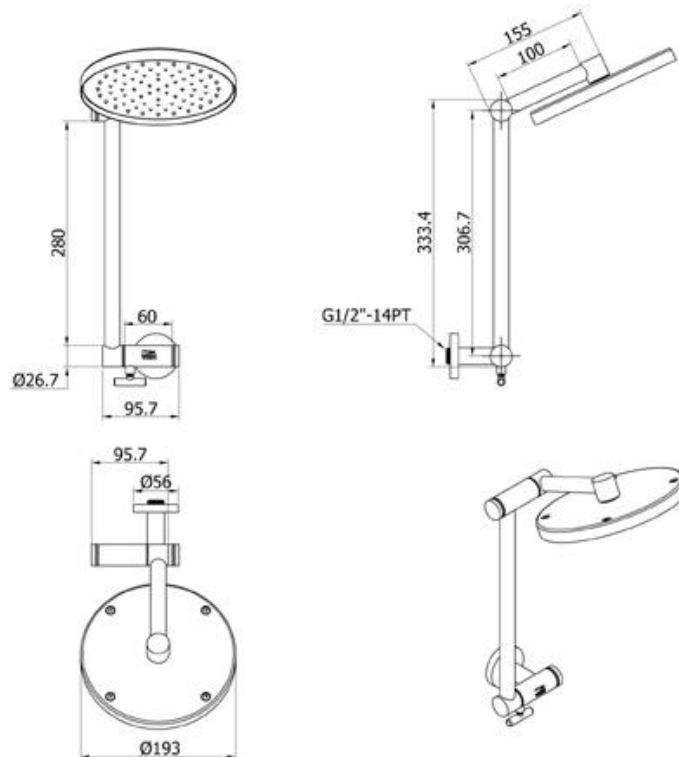

Brand : VRH, Thailand
 Name: Overhead shower 8
 Item Code: S115QCS
 Designer:
 Color / Finish: 304 Stainless Steel
 Dimensions: 280 mm bar length
 Ø193 mm

Product info:

- Wall mounted Overhead shower 8"
- With Adjustable arm