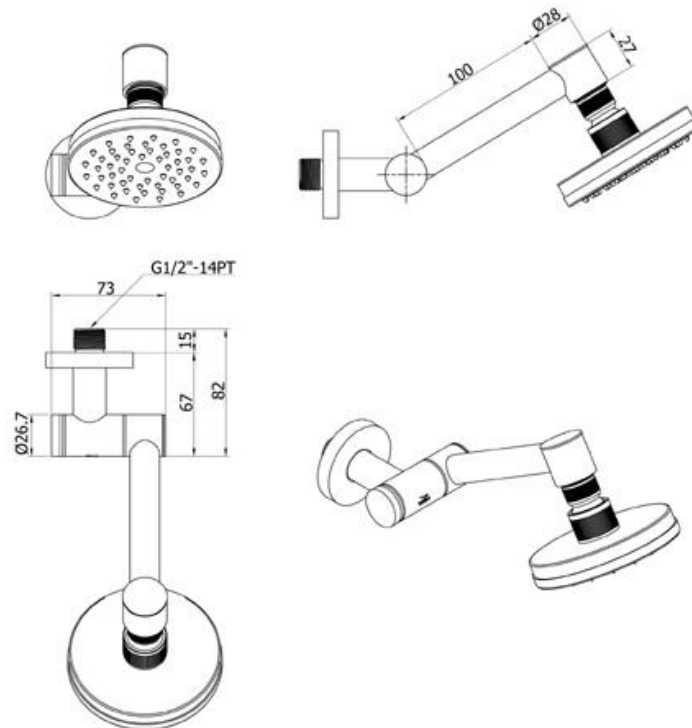

Brand : VRH, Thailand
 Name: Overhead shower 4
 Item Code: S112QAS
 Designer:
 Color / Finish: 304 Stainless Steel
 Dimensions: (See data drawing below for dimensions)

Product info:

- Wall mounted Overhead shower 4"
- With adjustable arm

Flushing of pipe must be done before fittings are installed. Failure to do so voids the warranty.
 Follow cleaning instructions and avoid using any harmful chemicals.
 All information is for reference only. Installation shall always be based on the specs provided with actual delivered items.
 For more info, visit www.sanitecph.com