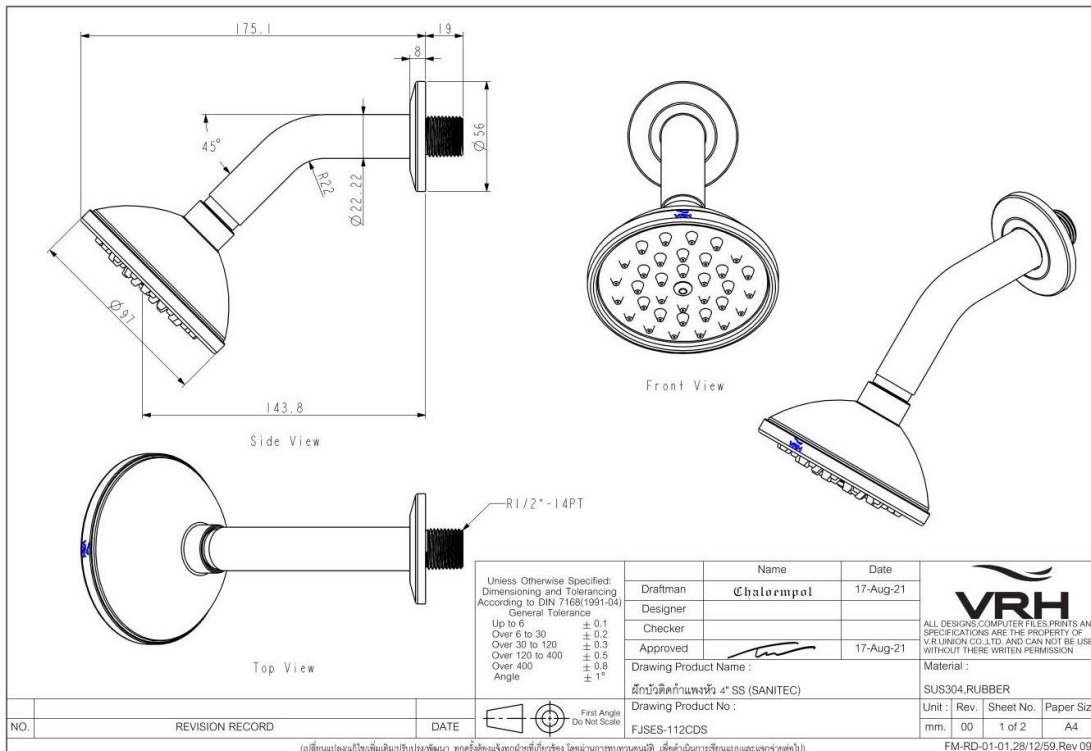

Brand : VRH, Thailand
 Name : Overhead shower with arm
 Item Code : S112CDS
 Designer :
 Color / Finish: 304 Stainless Steel
 Dimensions : 250 mm

- Product info:
- Overhead shower
 - With arm

Flushing of pipe must be done before fittings are installed. Failure to do so voids the warranty.
 Follow cleaning instructions and avoid using any harmful chemicals.
 All information is for reference only. Installation shall always be based on the specs provided with actual delivered items.
 For more info, visit www.sanitecph.com