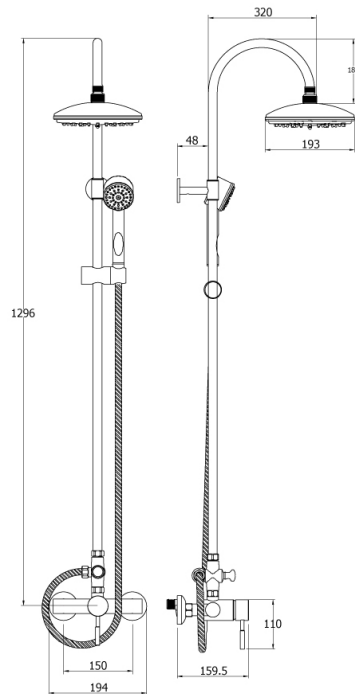

Brand : VRH, Thailand
 Name: MARATHON Shower pipe with hand shower
 Item Code: S111DNS
 Designer:
 Color / Finish: 304 Stainless Steel
 Dimensions: 1296 mm height

Product info:

- Single lever shower pipe set
- With overhead shower
- Hand shower set