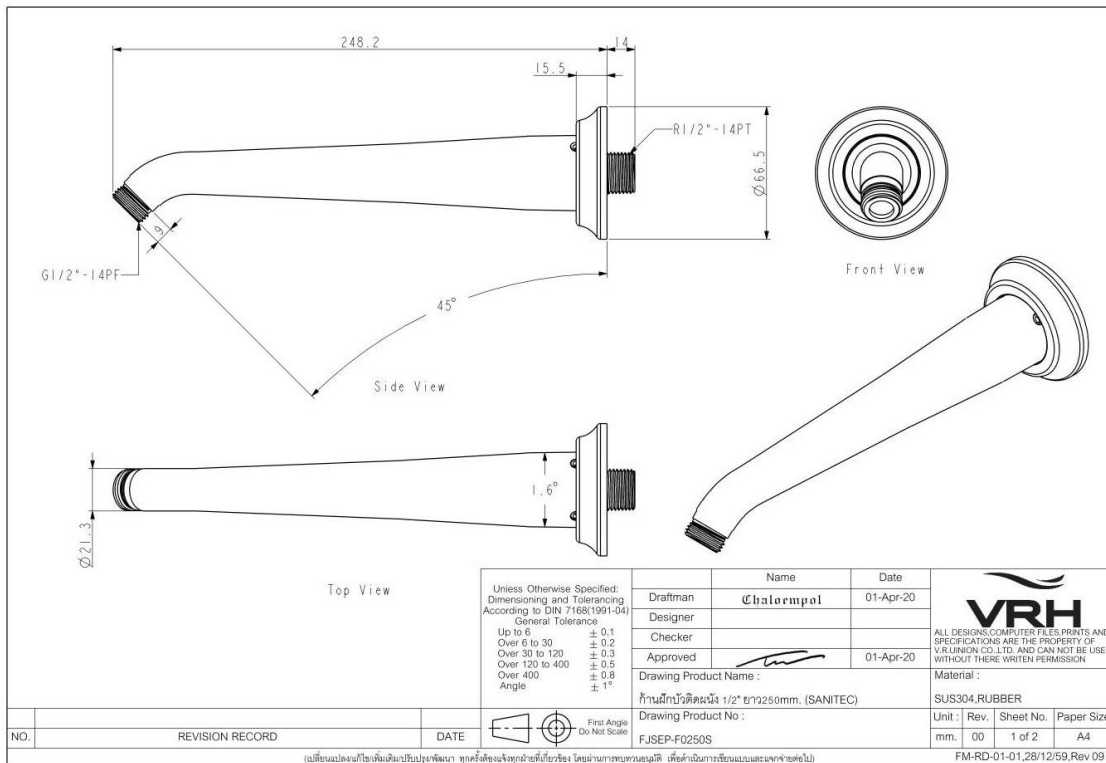

Brand : VRH, Thailand
 Name : Shower arm
 Item Code : PF0250S
 Designer :
 Color / Finish: 304 Stainless Steel
 Dimensions : 250 mm

Product info:
 • Shower Arm

Flushing of pipe must be done before fittings are installed. Failure to do so voids the warranty.
 Follow cleaning instructions and avoid using any harmful chemicals.
 All information is for reference only. Installation shall always be based on the specs provided with actual delivered items.
 For more info, visit www.sanitecph.com