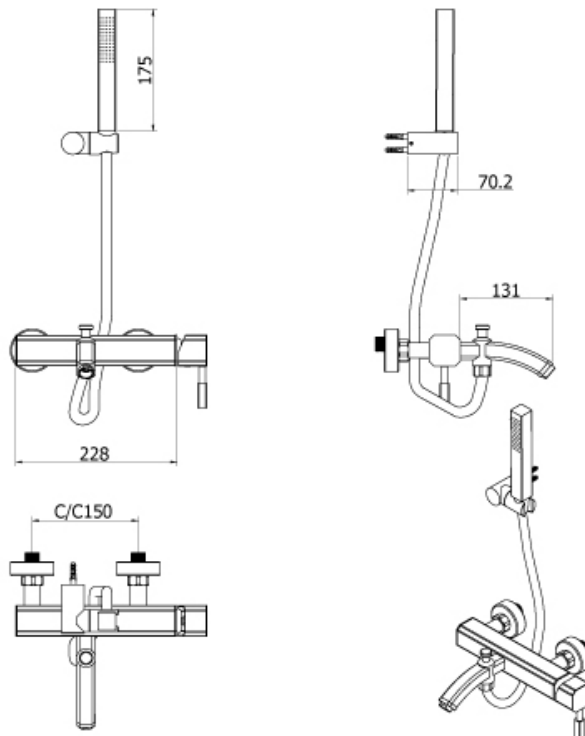

Brand : VRH, Thailand
Name: HARMONY Exposed bath/shower mixer with hand shower set
Item Code: P4121Q1
Designer:
Color / Finish: 304 Stainless Steel
Dimensions: (See data drawing below for dimensions)

Product info:

- Exposed single lever bath/shower mixer
- With hand shower set

Flushing of pipe must be done before fittings are installed. Failure to do so voids the warranty.

Follow cleaning instructions and avoid using any harmful chemicals.