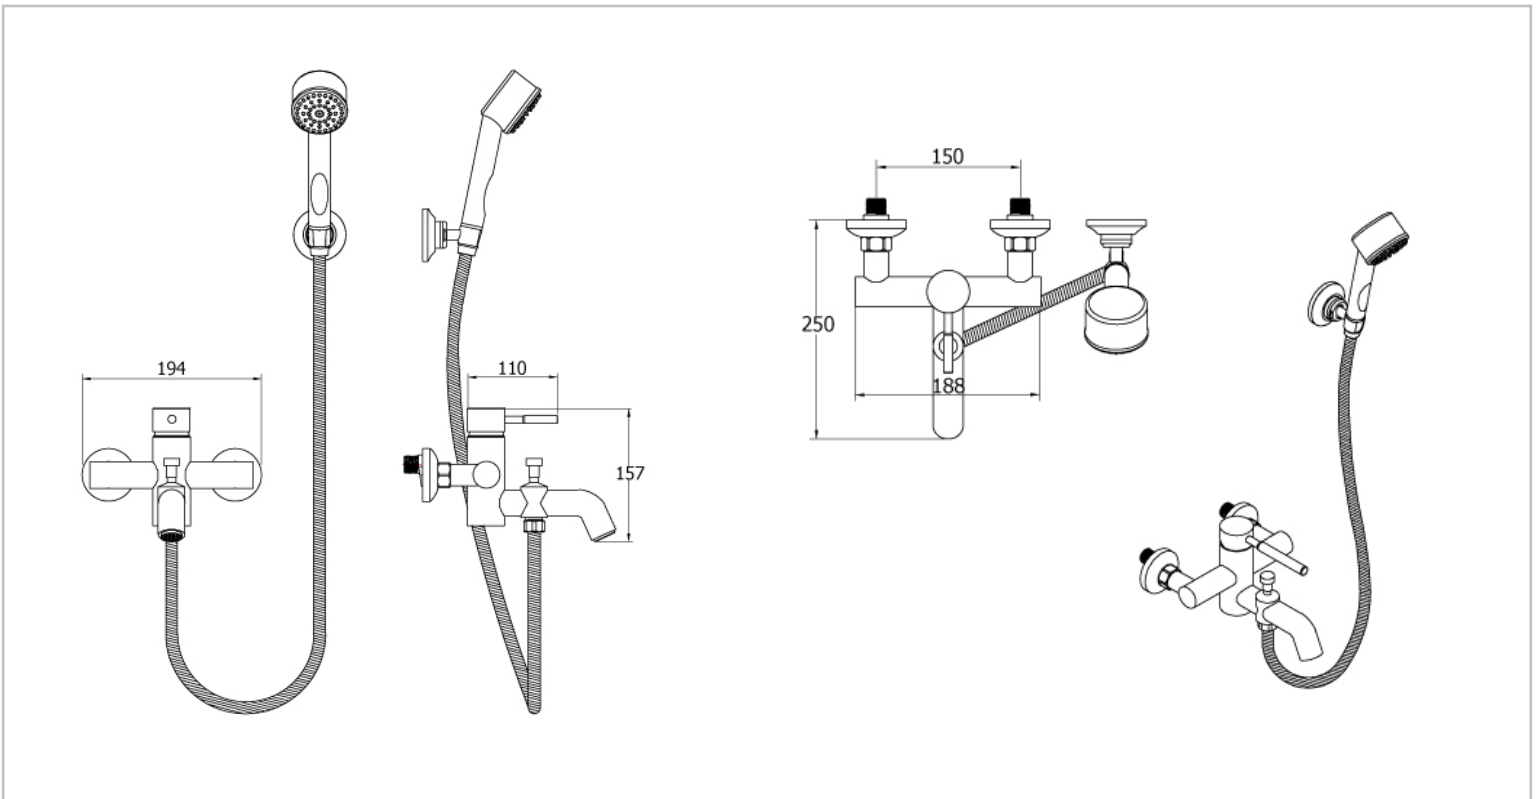

Brand : VRH, Thailand
 Name: MARATHON Exposed bath/shower mixer with hand shower set
 Item Code: P4121A3
 Designer:
 Color / Finish: 304 Stainless Steel
 Dimensions: 157 mm Height

Product info:

- Exposed single lever bath/shower mixer
- With hand shower set