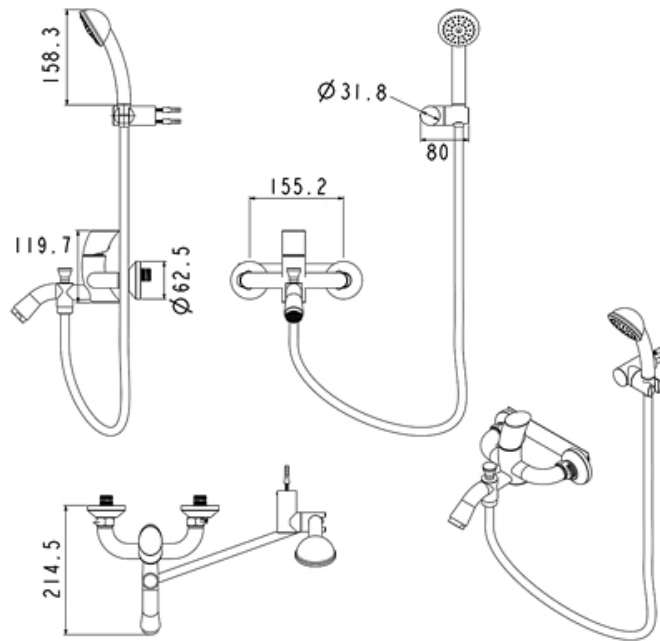

Brand : VRH, Thailand
 Name: RADIANT Exposed bath/shower mixer with hand shower set
 Item Code: P412181
 Designer:
 Color / Finish: 304 Stainless Steel
 Dimensions: 214.5 mm length

Product info:

- Single lever Exposed bath/shower mixer
- With hand shower set