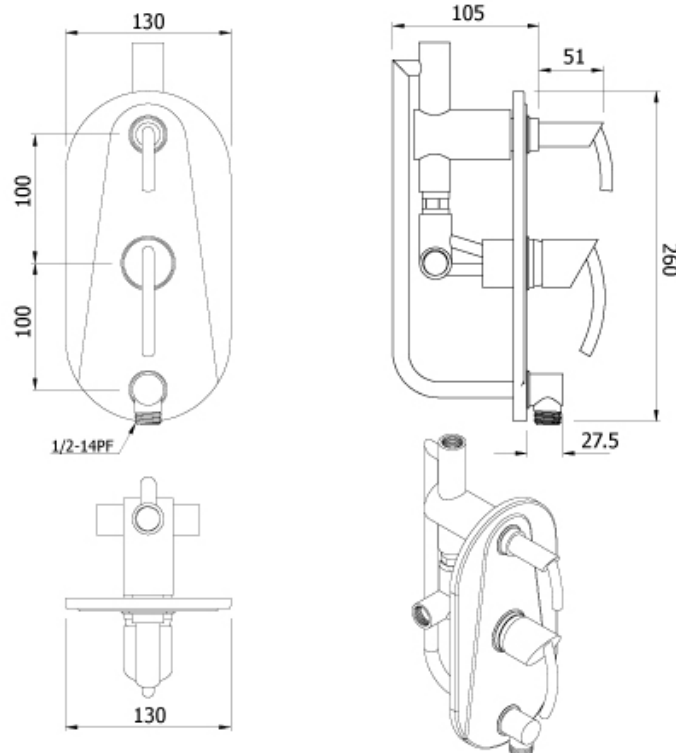

Flushing of pipe must be done before fittings are installed. Failure to do so voids the warranty.

Follow cleaning instructions and avoid using any harmful chemicals.

All information is for reference only. Installation shall always be based on the specs provided with actual delivered items.

For more info, visit www.sanitecph.com