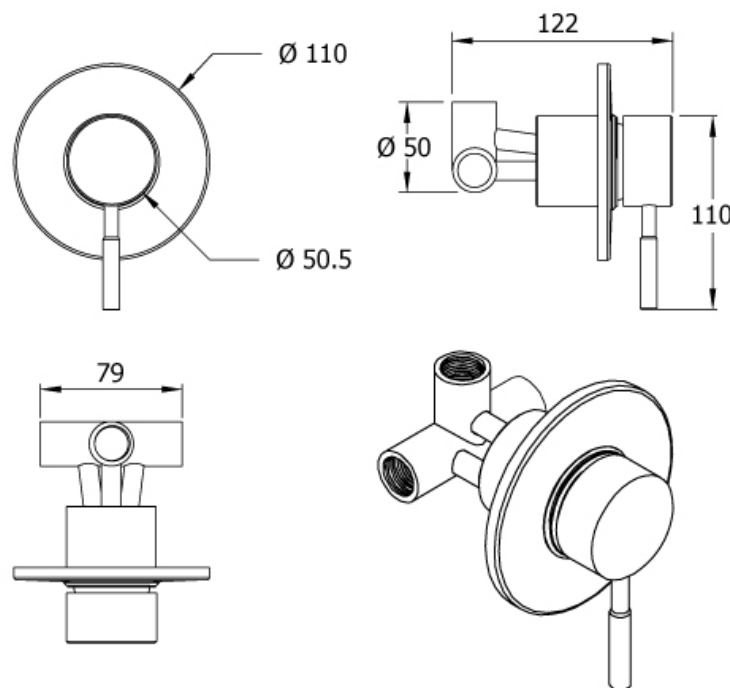

Brand : VRH, Thailand
 Name: MARATHON Concealed shower mixer valve
 Item Code: P3131A3
 Designer:
 Color / Finish: 304 Stainless Steel
 Dimensions: (See data drawing below for dimensions)

Product info:

- Concealed single lever shower mixer

Flushing of pipe must be done before fittings are installed. Failure to do so voids the warranty.

Follow cleaning instructions and avoid using any harmful chemicals.