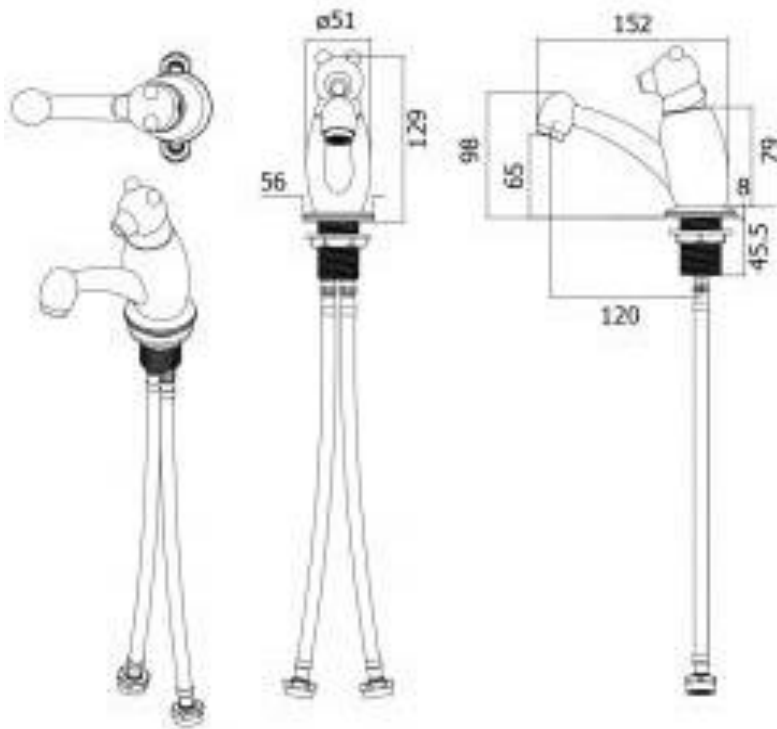

Brand : VRH, Thailand  
 Name: POLAR B Basin mixer with ½  
 Item Code: P200191  
 Designer:  
 Color / Finish: 304 Stainless Steel  
 Dimensions: 85.2mm length  
 53.5mm height

**Product info:**

- Single lever Basin mixer
- With LA101LS push type pop up

**Add-ons:**

- 2x angle valve ½"x½" (with nuts)
- 1x basin waste trap

Flushing of pipe must be done before fittings are installed. Failure to do so voids the warranty.

Follow cleaning instructions and avoid using any harmful chemicals.