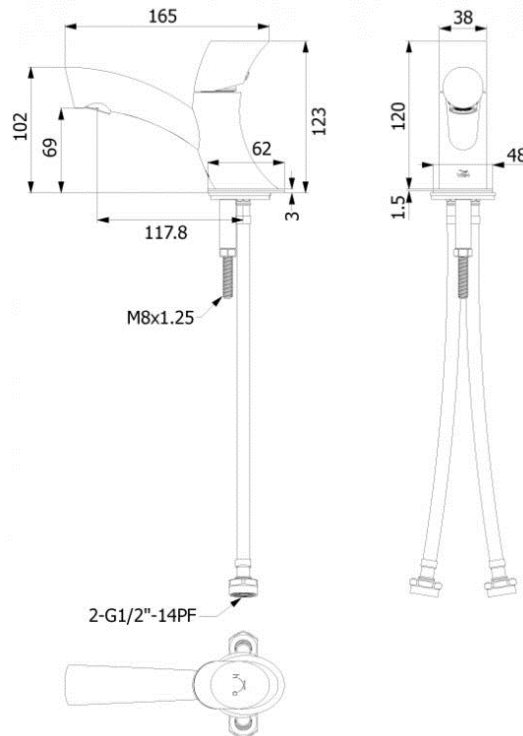

Brand : VRH, Thailand
 Name: RADIAN Basin mixer with ½
 Item Code: P200181
 Designer:
 Color / Finish: 304 Stainless Steel
 Dimensions: 165mm length, 120 mm height
 117.8 mm spout projection

Product info:

- Single lever Basin mixer
- With LA101LS push type pop-up

Add-ons:

- 2x angle valve ½"x½" (with nuts)
- 1x basin waste trap

Flushing of pipe must be done before fittings are installed. Failure to do so voids the warranty.
 Follow cleaning instructions and avoid using any harmful chemicals.
 All information is for reference only. Installation shall always be based on the specs provided with actual delivered items.
 For more info, visit www.sanitecph.com