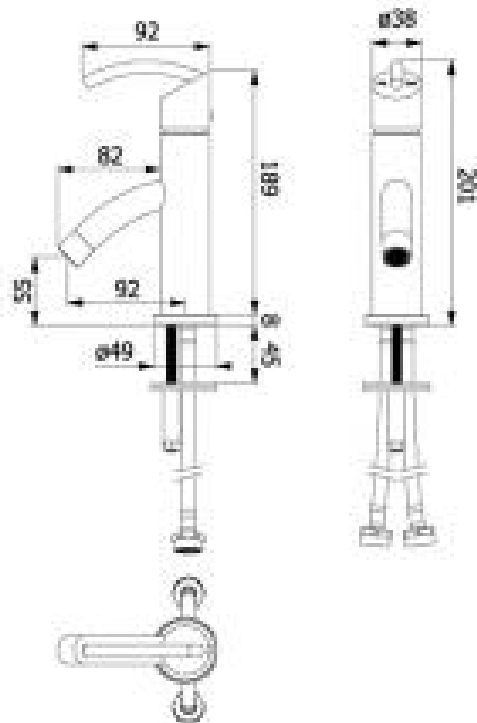

Brand : VRH, Thailand
 Name: NOVA Basin mixer with ½
 Item Code: P2001/1
 Designer:
 Color / Finish: 304 Stainless Steel
 Dimensions: 201 mm height
 92 mm spout projection

Product info:

- Single lever Basin mixer
- With LA101LS push type pop up

Add-ons:

- 2x angle valve ½"x½" (no nuts)
- 1x basin waste trap

Flushing of pipe must be done before fittings are installed. Failure to do so voids the warranty.

Follow cleaning instructions and avoid using any harmful chemicals.