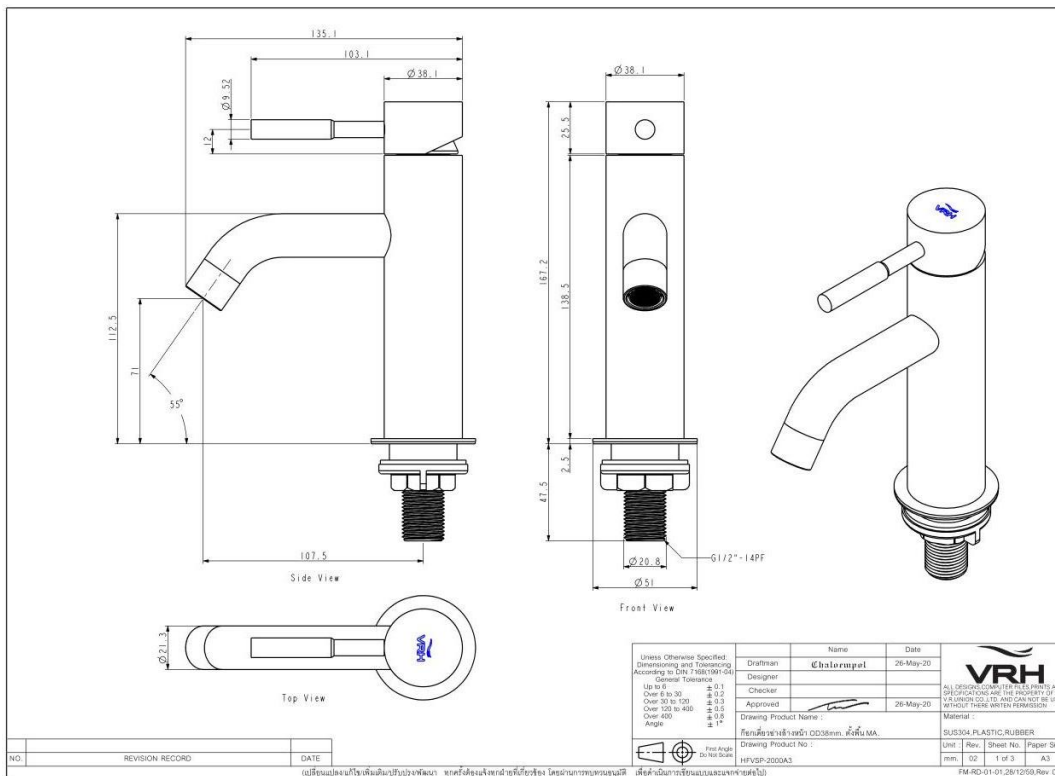

Brand : VRH, Thailand
 Name : Basin Pillar Tap
 Item Code : P2000A3
 Designer :
 Color / Finish: 304 Stainless Steel
 Dimensions : 135.1 x 214.7mm

Product info:
 • Basin Pillar Tap

Flushing of pipe must be done before fittings are installed. Failure to do so voids the warranty.
 Follow cleaning instructions and avoid using any harmful chemicals.
 All information is for reference only. Installation shall always be based on the specs provided with actual delivered items.
 For more info, visit www.sanitecph.com