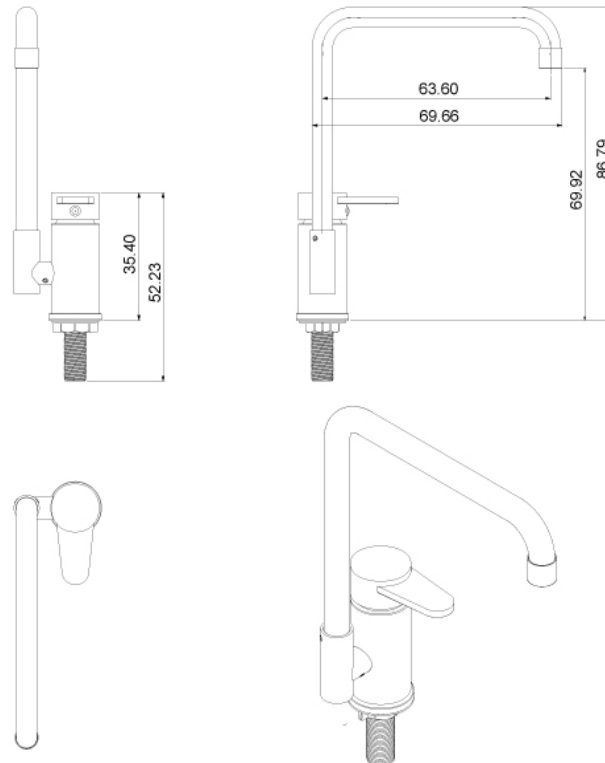

Brand : VRH, Thailand
 Name: Romeo Sink mixer
 Item Code: P1001V1
 Designer:
 Color / Finish: 304 Stainless Steel
 Dimensions: 86.79 mm height, 69.66 mm length
 63.6 mm spout projection

Product info:
 • Single lever control sink mixer for cold or pre-mixed water

Add-ons:
 • 1x angle valve ½"x½" (no nuts)
 • 1x flexible supply hose ½"x½" x?cm

Follow cleaning instructions and avoid using any harmful chemicals. Failure to do so voids the warranty.

All information is for reference only. Installation shall always be based on the specs provided with actual delivered items.
 For more info, visit www.sanitecph.com