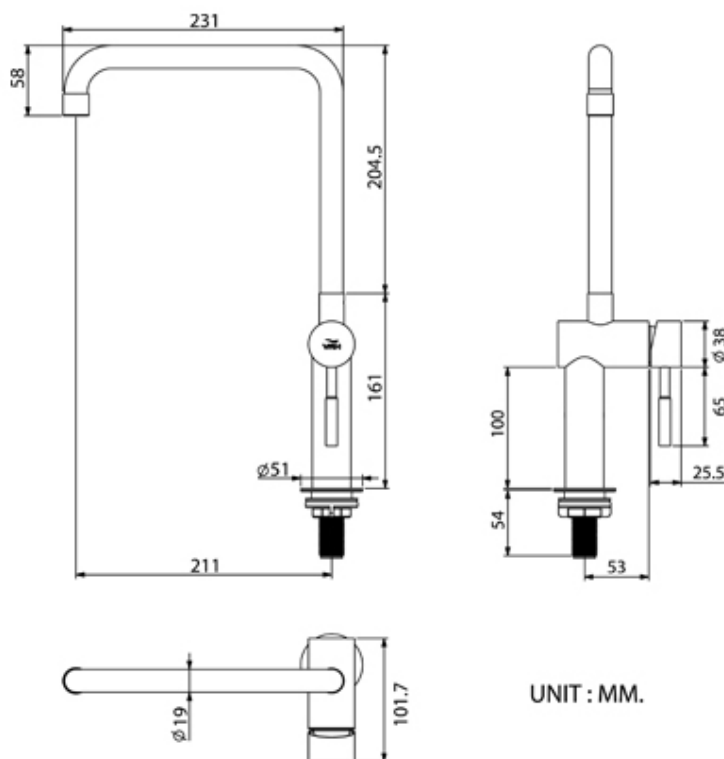

Brand : VRH, Thailand  
 Name: Marathon Sink pillar tap  
 Item Code: P1000A6  
 Designer:  
 Color / Finish: 304 Stainless Steel  
 Dimensions: 231 mm Length, 355.5 mm Height  
 211 mm Spout Projection

**Product info:**

- Sink Pillar Tap

**Add-ons:**

- 1x angle valve ½"x½" (no nut)
- 1x flexible supply hose ½"x½"x?cm

Follow cleaning instructions and avoid using any harmful chemicals. Failure to do so voids the warranty.