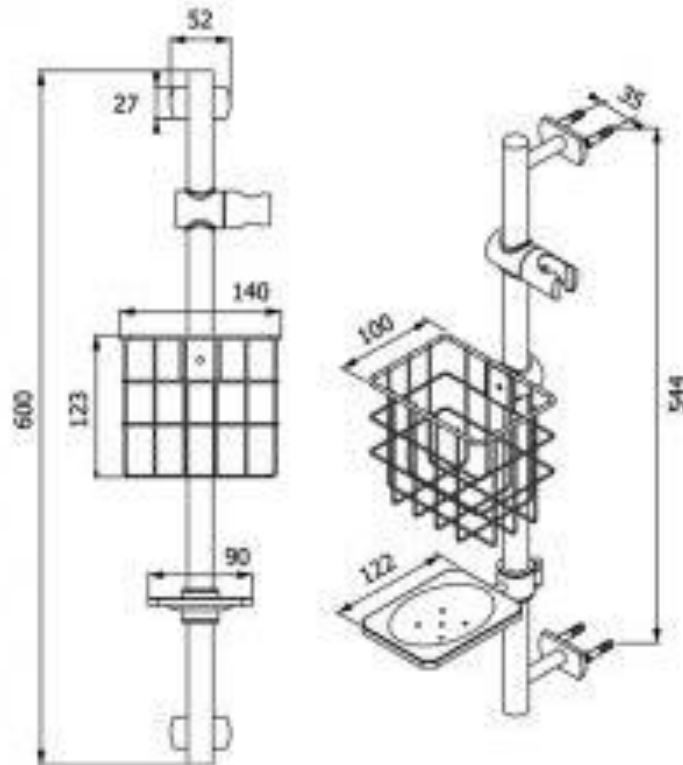

Brand : VRH, Thailand
 Name : Shower bar with basket & soap holder without hand shower
 Item Code : P00066S
 Designer :
 Color / Finish: 304 Stainless Steel
 Dimensions : (Please see data drawing below for dimensions)

Product info:

- Shower sliding bar
 - With basket
 - Soap holder (without hand shower)
-
- Shower and flexible hose

Flushing of pipe must be done before fittings are installed. Failure to do so voids the warranty.
 Follow cleaning instructions and avoid using any harmful chemicals.
 All information is for reference only. Installation shall always be based on the specs provided with actual delivered items.
 For more info, visit www.sanitecph.com