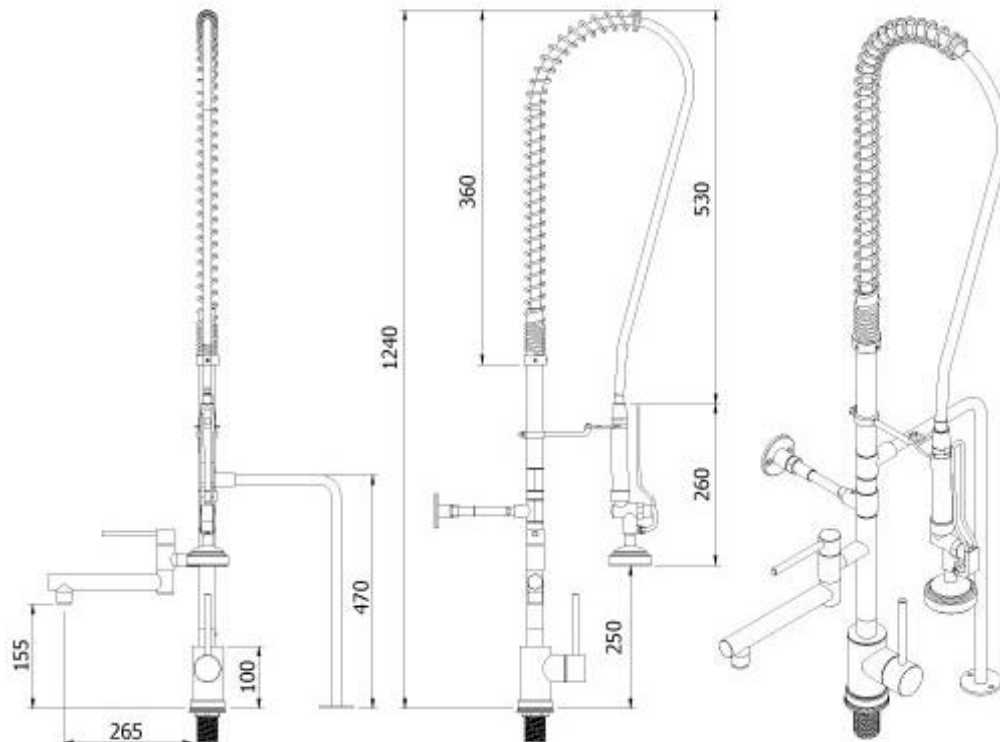

Brand : VRH, Thailand
 Name: Pre-rinse mixer unit with spout
 Item Code: P000029
 Designer:
 Color / Finish: 304 Stainless Steel
 Dimensions: 1240 mm Height
 265 mm Spout Projection

Product info:

- Single lever Pre-rinse unit
- With Spout For Kitchen

Add-ons:

- 1x angle valve ½"x½" (no nuts)
- 1x flexible supply hose ½"x½" x?cm

Follow cleaning instructions and avoid using any harmful chemicals. Failure to do so voids the warranty.

All information is for reference only. Installation shall always be based on the specs provided with actual delivered items.
 For more info, visit www.sanitecph.com