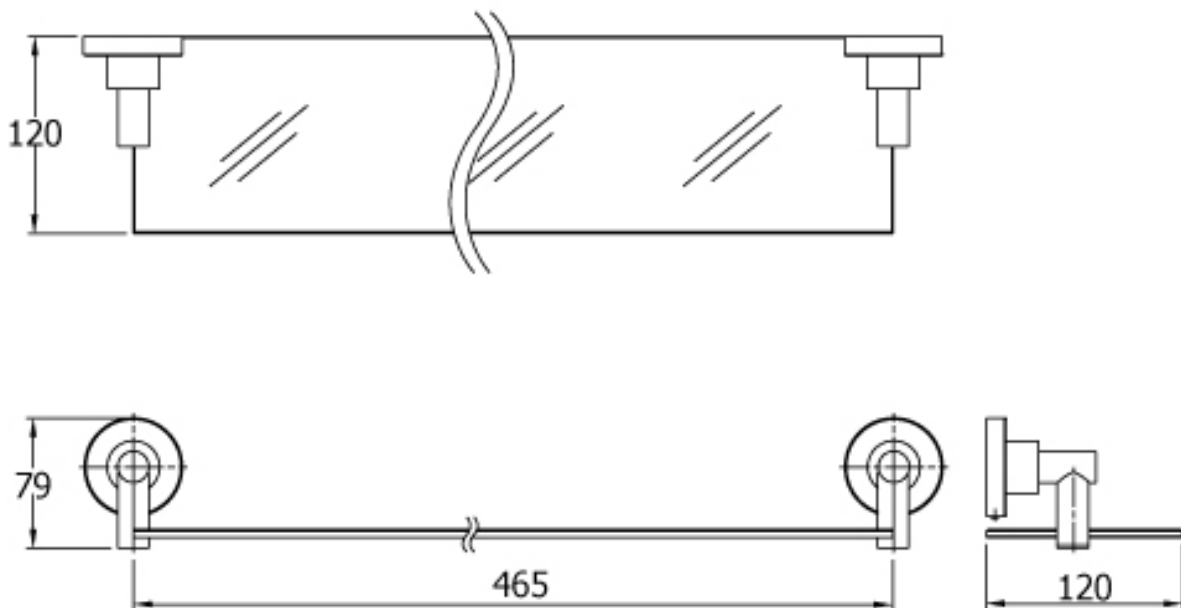

Brand : VRH, Thailand
Name : MARATHON Glass Shelf
Item Code : MA106AS

Designer :
Color / Finish: 304 Stainless Steel
Dimensions : 120 x 465 x 79mm

Product info:
• Glass Shelf

Flushing of pipe must be done before fittings are installed. Failure to do so voids the warranty.
Follow cleaning instructions and avoid using any harmful chemicals.
All information is for reference only. Installation shall always be based on the specs provided with actual delivered items.
For more info, visit www.sanitecph.com