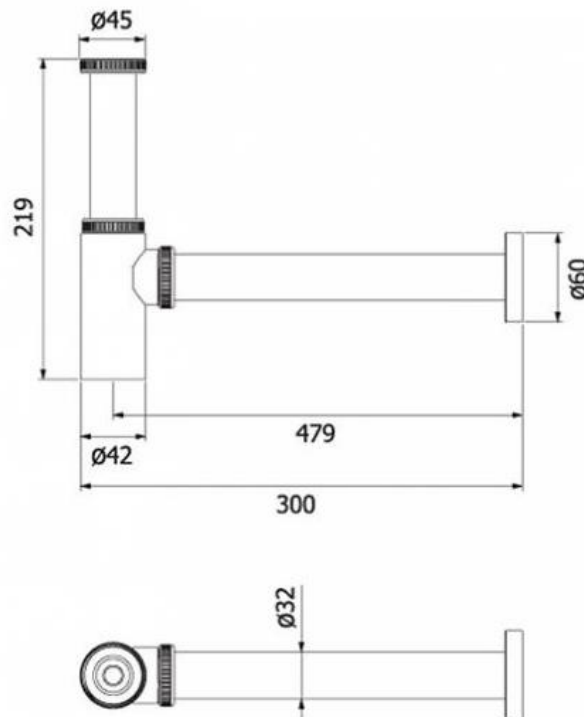

Brand : VRH, Thailand
Name : Straight trap with tailpiece
Item Code : LA109L
Designer :
Color / Finish: 304 Stainless Steel
Dimensions : (See data drawing below for dimensions)

- Product info:
- Straight trap
 - With tailpiece