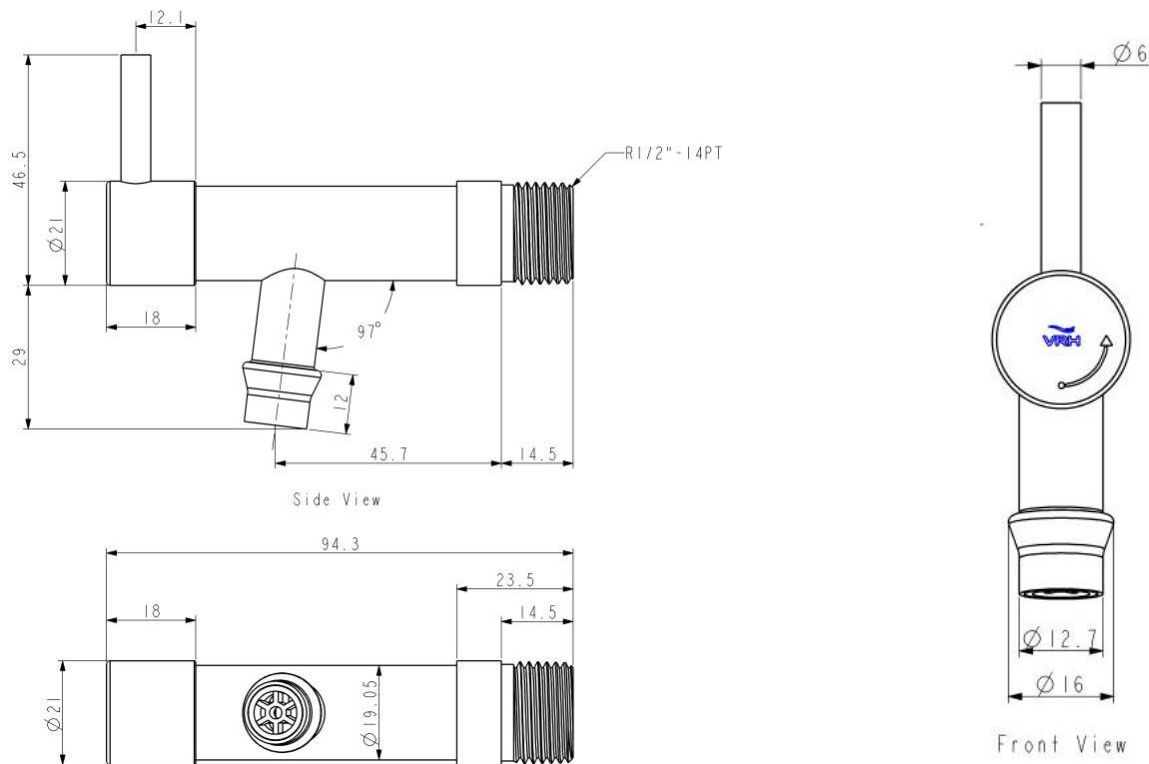

Brand : VRH, Thailand
 Name : Wall Tap with Hose Connector
 Item Code : HFVJC-7120K10
 Designer :
 Color / Finish: SUS304, Ceramic, Plastic, Rubber
 Dimensions : (Please see data drawing below for dimensions)

Product info:

- Wall Tap
- With Hose Connector

Flushing of pipe must be done before fittings are installed. Failure to do so voids the warranty.
 Follow cleaning instructions and avoid using any harmful chemicals.
 All information is for reference only. Installation shall always be based on the specs provided with actual delivered items.
 For more info, visit www.sanitecph.com