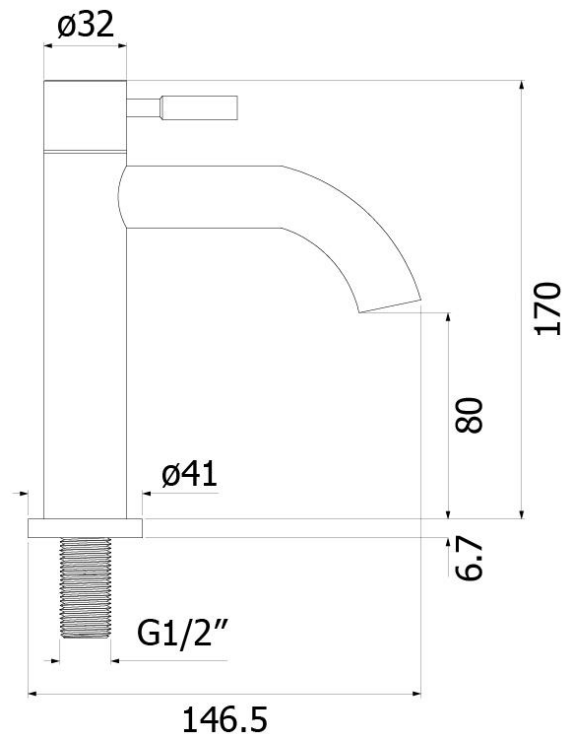

Brand : VRH, Thailand  
Name : HOY basin tap (cold water only)  
Item Code : HFHOS-2000HY3  
Designer :  
Color / Finish: 304 Stainless Steel  
Dimensions : 146.5 x 170 mm

**Product info:**

- Basin Tap (cold water only)