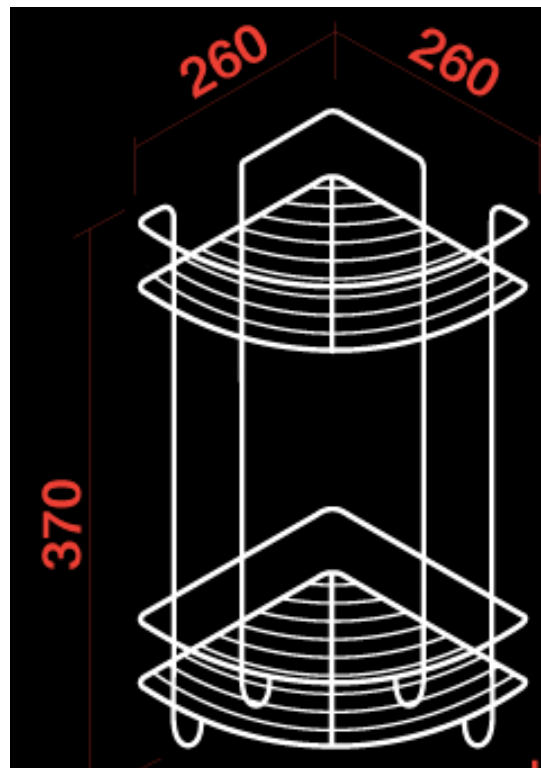

Brand : VRH, Thailand
Name: WIREWARE 2-Tiered corner rack
Item Code: H105D
Designer:
Color / Finish: 304 Stainless Steel
Dimensions: 260 x 260 x 370 mm

Product info:

- 2-Tiered Corner rack

Follow cleaning instructions and avoid using any harmful chemicals. Failure to do so voids the warranty.