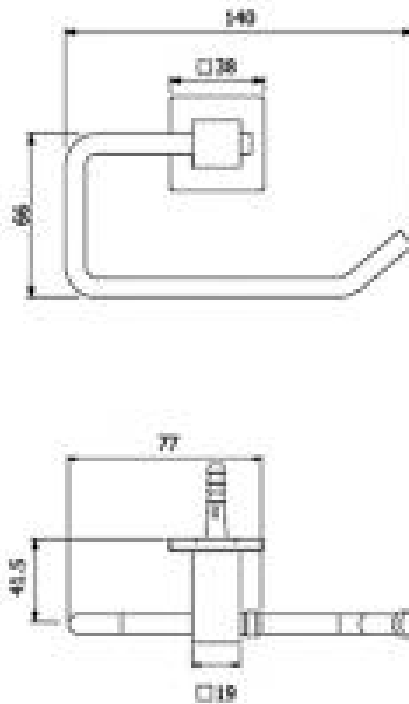

Brand : VRH, Thailand
Name: CUBE Towel ring
Item Code: CU104BS
Designer:
Color / Finish: 304 Stainless Steel
Dimensions: 41.5 x 140 x 66 mm

Product info:
• Towel Ring

Flushing of pipe must be done before fittings are installed. Failure to do so voids the warranty.
Follow cleaning instructions and avoid using any harmful chemicals.
All information is for reference only. Installation shall always be based on the specs provided with actual delivered items.
For more info, visit www.sanitecph.com