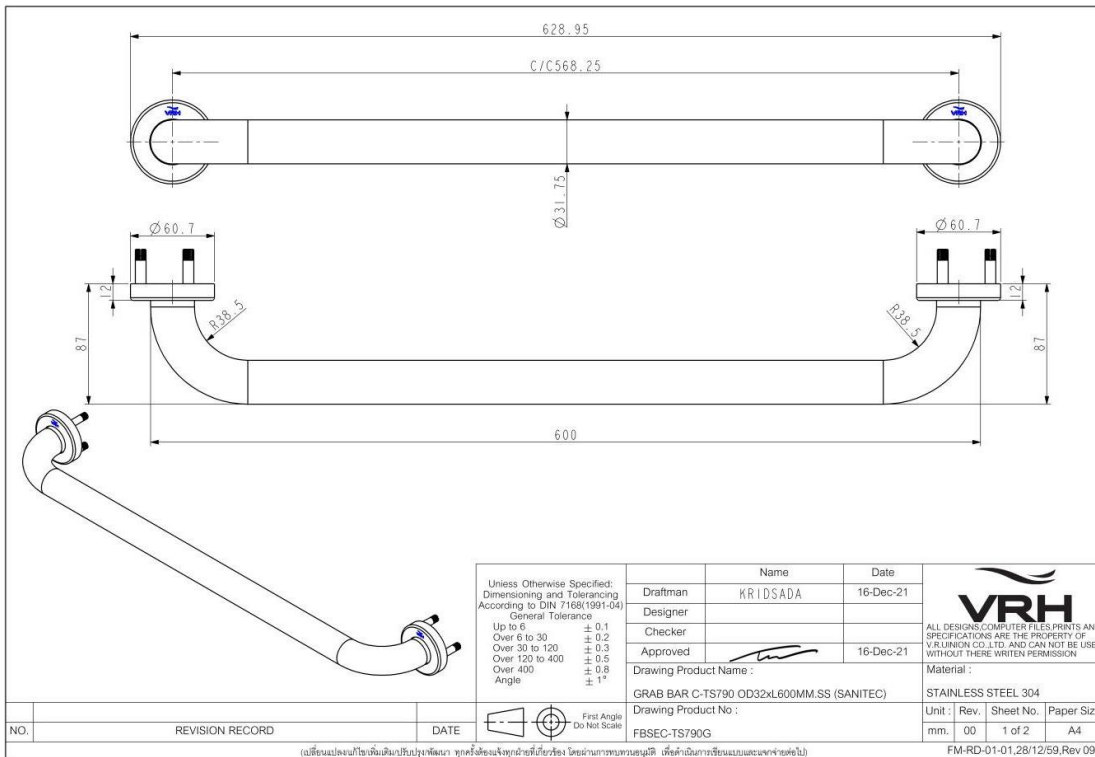

Brand : VRH, Thailand
 Name : Grab Bar
 Item Code : CTS790G
 Designer :
 Color / Finish: Stainless Steel x
 Dimensions : 32 x 600mm

Product info:
 • Grab Bar

Flushing of pipe must be done before fittings are installed. Failure to do so voids the warranty.
 Follow cleaning instructions and avoid using any harmful chemicals.
 All information is for reference only. Installation shall always be based on the specs provided with actual delivered items.
 For more info, visit www.sanitecph.com