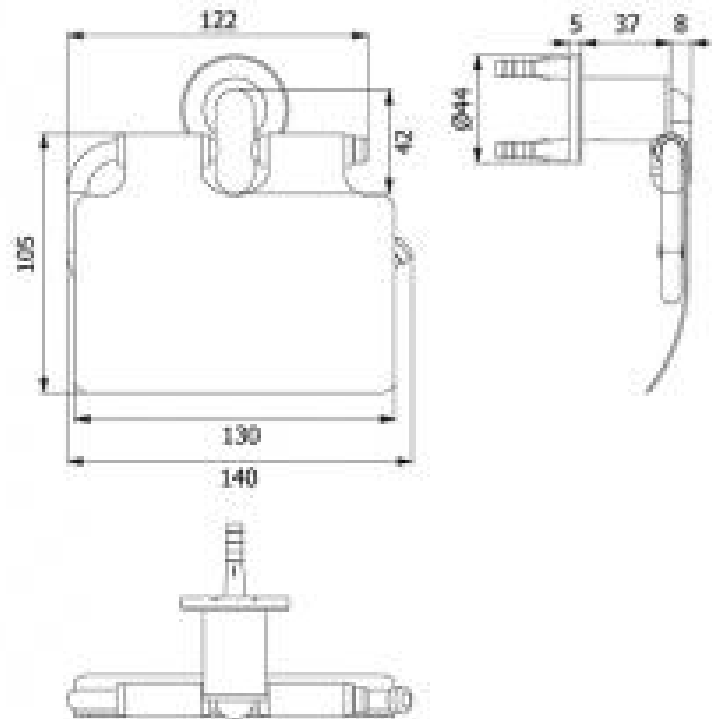

Brand : VRH, Thailand
 Name: CAPSULE Roll holder with lid
 Item Code: CS104AS
 Designer:
 Color / Finish: 304 Stainless Steel
 Dimensions: 50 x 140 x 105 mm

- Product info:
- Roll Holder
 - With lid

Flushing of pipe must be done before fittings are installed. Failure to do so voids the warranty.
 Follow cleaning instructions and avoid using any harmful chemicals.
 All information is for reference only. Installation shall always be based on the specs provided with actual delivered items.
 For more info, visit www.sanitecph.com