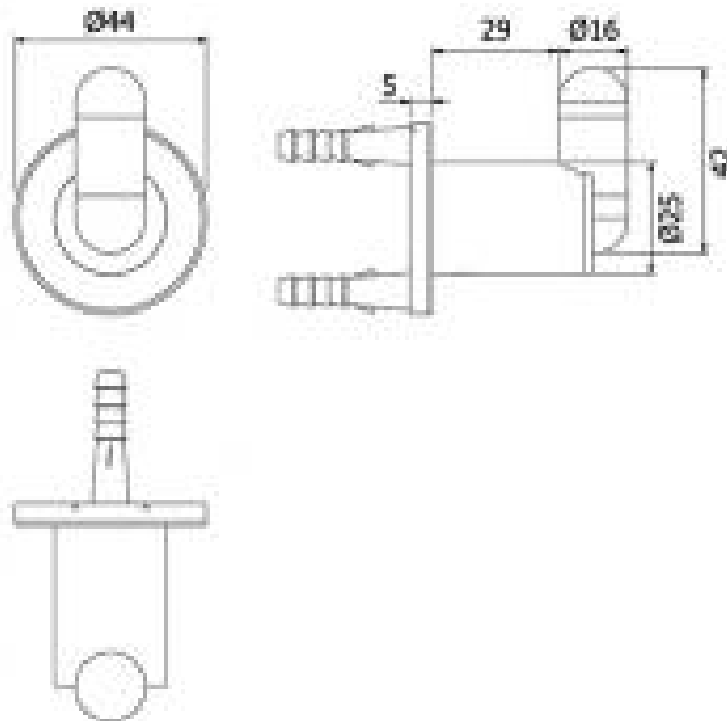

Brand : VRH, Thailand  
Name: CAPSULE Single hook  
Item Code: CS102AS  
Designer:  
Color / Finish: 304 Stainless Steel  
Dimensions: Ø44 mm  
42 mm height

Product info:  
• Single Robe hook

Flushing of pipe must be done before fittings are installed. Failure to do so voids the warranty.  
Follow cleaning instructions and avoid using any harmful chemicals.  
All information is for reference only. Installation shall always be based on the specs provided with actual delivered items.  
For more info, visit [www.sanitecph.com](http://www.sanitecph.com)