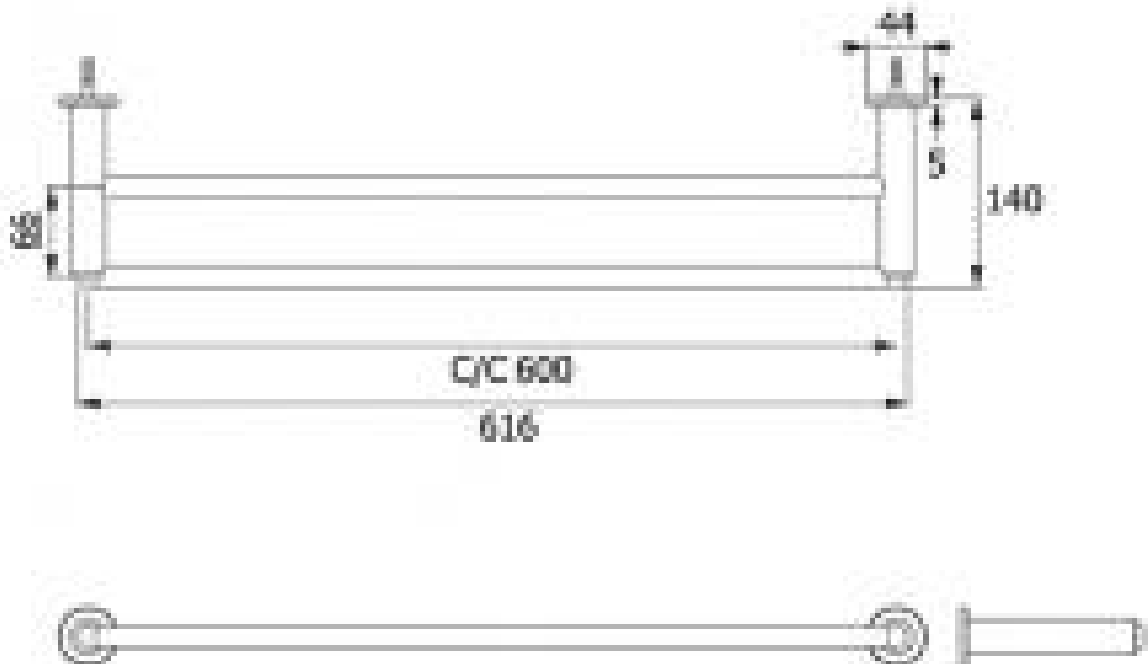

Brand : VRH, Thailand  
Name: CAPSULE Double Towel bar 600mm  
Item Code: CS101BS  
Designer:  
Color / Finish: 304 Stainless Steel  
Dimensions: 616 mm length  
140 mm height

Product info:

- Double towel bar 600mm