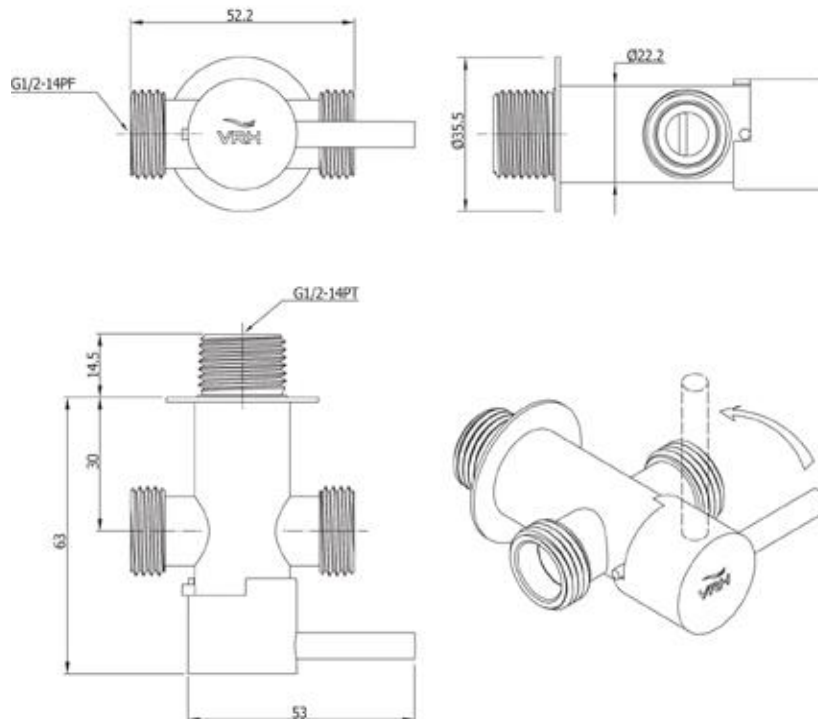

Brand : VRH, Thailand
Name : Minimo 3way stop valve
Item Code : C9120W5

Designer :

Color / Finish: 304 Stainless Steel
Dimensions : (Please see data drawing below for dimensions)

Product info:

- Shower sliding bar
- With basket
- Soap holder (without hand shower)
- Shower and flexible hose