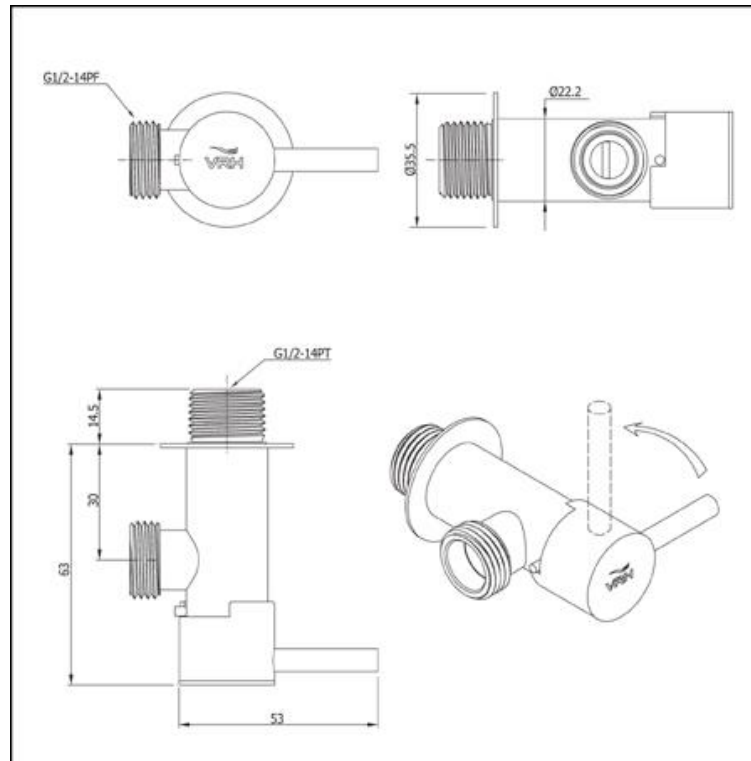

Brand : VRH, Thailand
 Name: Minimo 2way stop valve
 Item Code: C9120W4
 Designer:
 Color / Finish: 304 Stainless Steel
 Dimensions: 85.2mm length
 53.5mm height

Product info:

- Angle valve 1/2"x1/2"

Flushing of pipe must be done before fittings are installed. Failure to do so voids the warranty.
 Follow cleaning instructions and avoid using any harmful chemicals.
 All information is for reference only. Installation shall always be based on the specs provided with actual delivered items.
 For more info, visit www.sanitecph.com