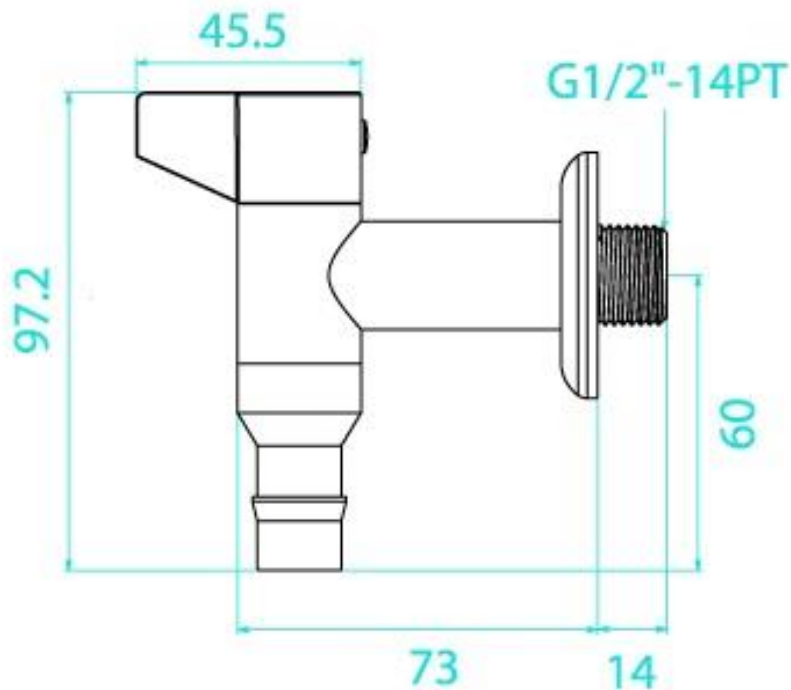

Brand : VRH, Thailand  
Name: ECO Wall tap with hose connection  
Item Code: C7120Y1  
Designer:  
Color / Finish: 304 Stainless Steel  
Dimensions: 97.2mm height

**Product info:**

- Wall shut-off valve ½
- With hose connection ½"