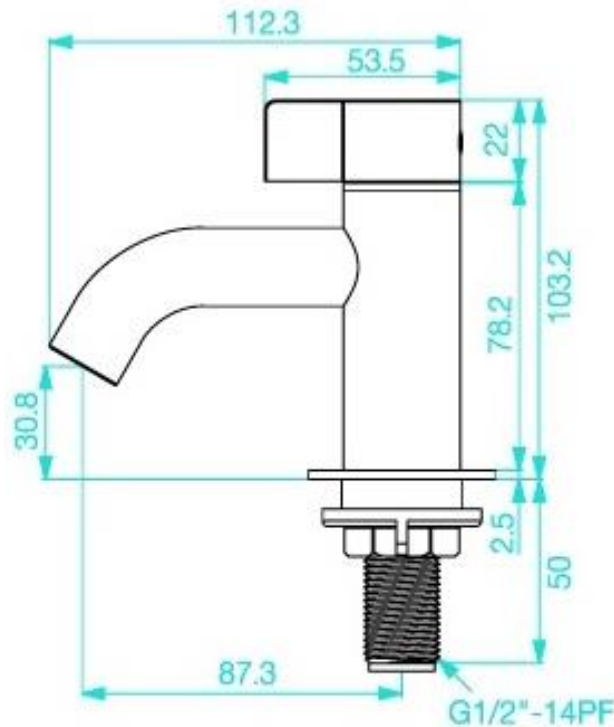

Brand : VRH, Thailand
 Name : ECO Basin pillar tap (cold water only)
 Item Code : C2000Y1
 Designer :
 Color / Finish: White
 Dimensions : 112.3 x 32 x 103.2mm
 87.3mm spout projection

Product info:

- Basin pillar tap ½" ,for cold or premixed water

Add-on:

- 1x angle valve ½"x½" (no nuts)
- 1x flexible supply hose ½"x½" x?cm
- 1x basin waste strainer or pop-up
- 1x basin waste trap

Flushing of pipe must be done before fittings are installed. Failure to do so voids the warranty.