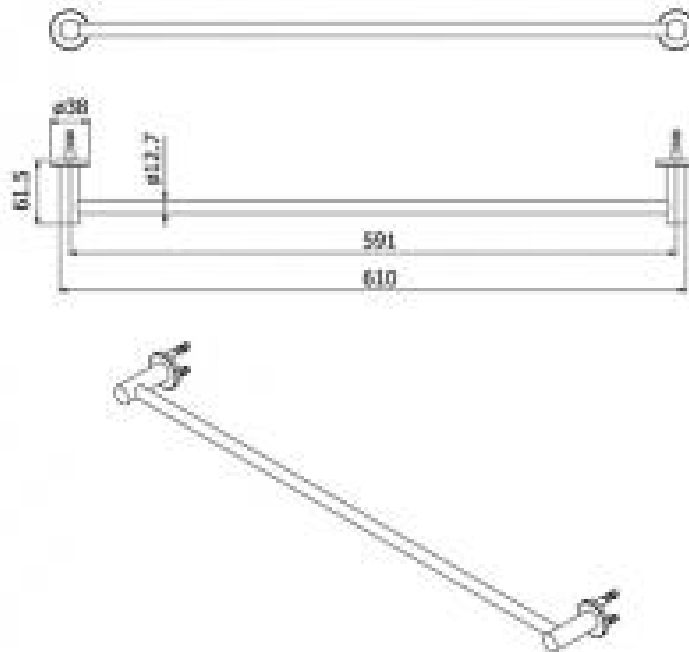

Brand : VRH, Thailand  
Name : BONNY Towel bar  
Item Code : BN101AS  
Designer :  
Color / Finish: 304 Stainless Steel  
Dimensions : (Please see data drawing below for dimensions)

Product info:  
• Towel bar